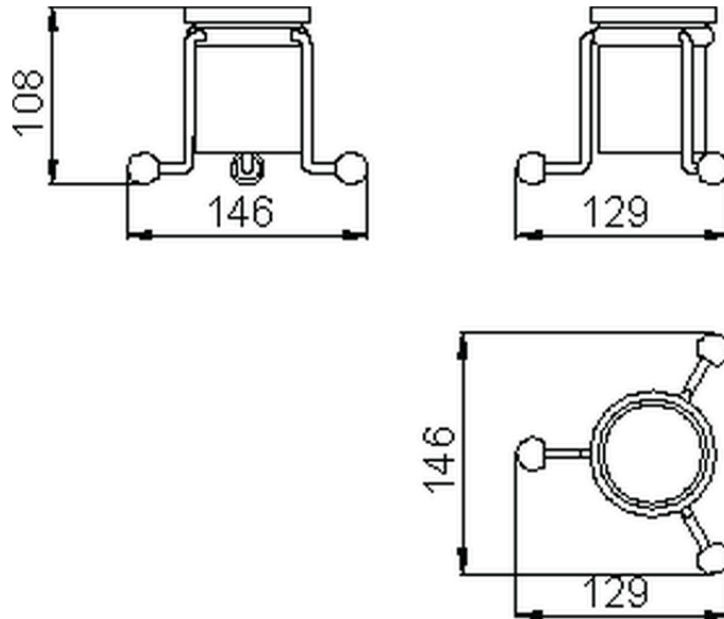

## Glass holder CROISSETTE\_4026.01H.

4026.01H.

<https://en.huberitalia.com/glass-holder-croisette-4026-01h>

2024-12-18