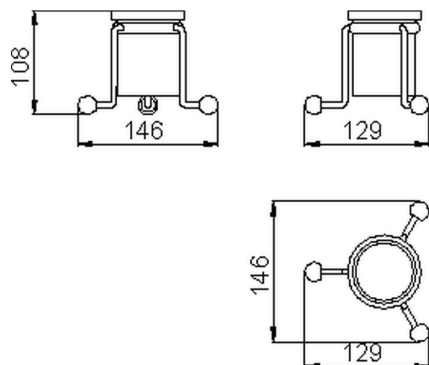

Glass holder CROISSETTE_4026.01H.

MODEL **4026.01H.**

Glass holder,ceramic glass

AVAILABLE FINISHINGS

-  **AC** AC Satin Brushed Nickel
-  **BA** BA Old Bronze
-  **CR** CR Chrome
-  **2W** 2W Brushed Gold