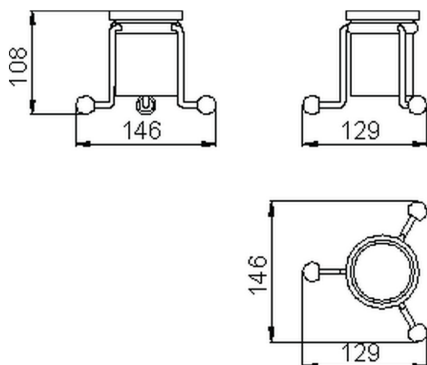

Glass holder CROISSETTE_4026.01H.

MODEL **4026.01H.**

Glass holder, ceramic glass

AVAILABLE FINISHINGS

-  **AC** AC Satin Brushed Nickel
-  **BA** BA Old Bronze
-  **CR** CR Chrome
-  **2W** 2W Brushed Gold