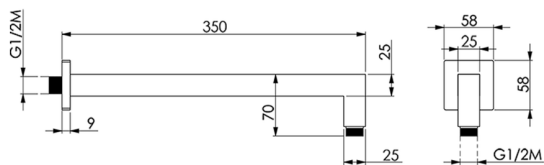

Shower arm SHOWER_SS013330

MODEL **SS013330**

Shower arm, 25x25x350 mm, Brass

AVAILABLE FINISHINGS

-  **21** 21 Chrome
-  **2B** 2B Polished Nickel
-  **2F** 2F Brushed Nickel
-  **40** 40 Matt Black
-  **4Q** 4Q Matt White