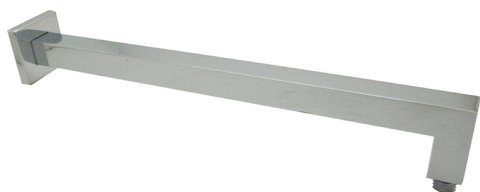

Shower arm SHOWER_SS013330

MODEL **SS013330**

Shower arm, 25x25x350 mm, Brass

AVAILABLE FINISHINGS

-  **21** 21 Chrome
-  **2B** 2B Polished Nickel
-  **2F** 2F Brushed Nickel
-  **40** 40 Matt Black
-  **4Q** 4Q Matt White