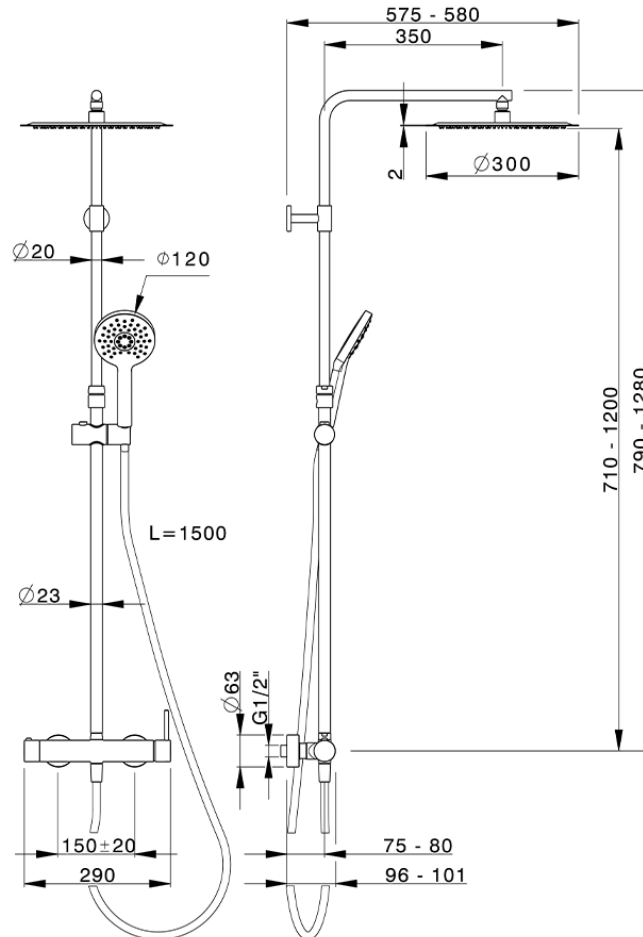

## 2-function single lever shower set COLUMNS\_K2004030

K2004030

<https://en.huberitalia.com/2-function-single-lever-shower-set-columns-k2004030>

2024-12-19