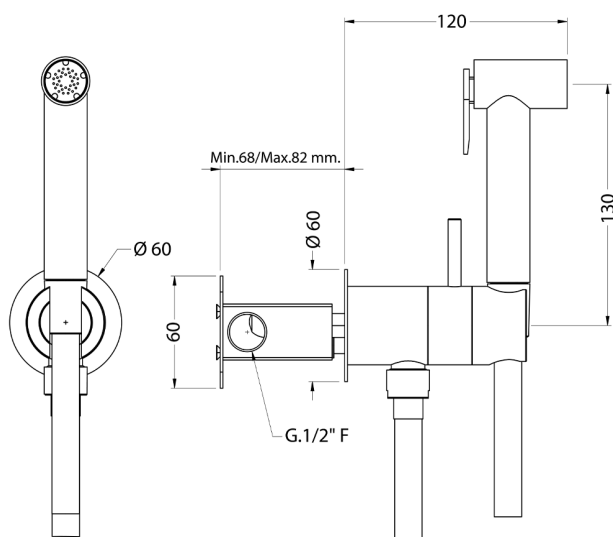

Bidet handshower set HYGENIC SHOWERS_TT007945

MODEL **TT007945**

Bidet handshower set, round wall bracket, gradual mixing of hot & cold water, with concealed part, Brass
Bidet handshower - 120 cm PVC flexible hose

AVAILABLE FINISHINGS

CHARACTERISTICS

Bidet handshower

MixedWater

The Huber Mixed Water system enables the gradual mixing of hot and cold water.

2024-11-15