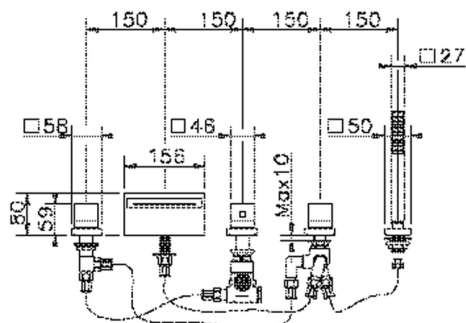

## Thermostatic deck-mounted 5-hole mixer NUOVA EGO\_NET77010

MODEL **NET77010**

Thermostatic deck-mounted 5-hole mixer, 2-outlet deviasstop, ABS 27x27mm one spray minimalist square handshower, 150 cm. Pull-out flexible hose

### CHARACTERISTICS

Cartridge Spare Parts **24.04A.PP**

**8x20 Plus P Thermostatic Valve**