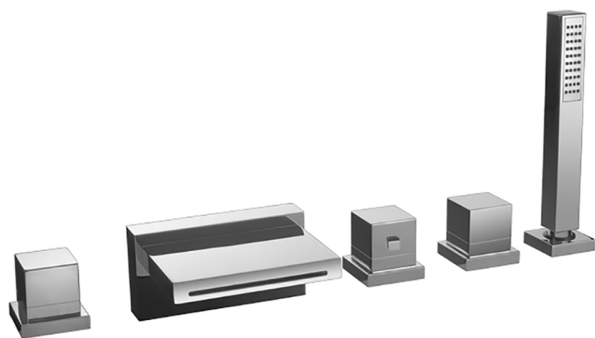

Thermostatic deck-mounted 5-hole mixer NUOVA EGO_NET77010

MODEL **NET77010**

Thermostatic deck-mounted 5-hole mixer, 2-outlet devias top, ABS 27x27mm one spray minimalist square handshower, 150 cm. Pull-out flexible hose

AVAILABLE FINISHINGS

-  **21** 21 Chrome
-  **2F** 2F Brushed Nickel
-  **40** 40 Matt Black
-  **4Q** 4Q Matt White

CHARACTERISTICS

Cartridge Spare Parts **24.04A.PP**

8x20 Plus P Thermostatic Valve

Thermostatic

The Huber thermostatic is your personal water manager, helping you to handle, control and save water and energy.

2026-05-02