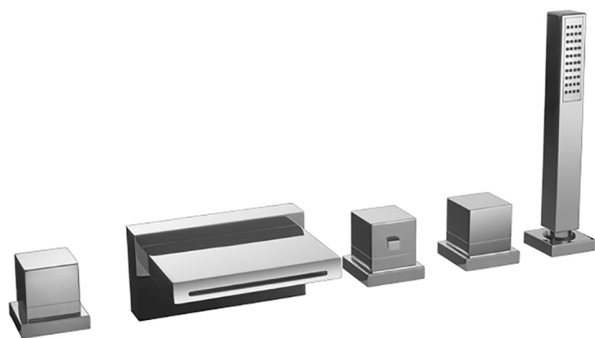

## Thermostatic deck-mounted 5-hole mixer NUOVA EGO\_NET77010

MODEL **NET77010**

Thermostatic deck-mounted 5-hole mixer, 2-outlet deviasstop, ABS 27x27mm one spray minimalist square handshower, 150 cm. Pull-out flexible hose

### CHARACTERISTICS

Cartridge Spare Parts **24.04A.PP**

**8x20 Plus P Thermostatic Valve**