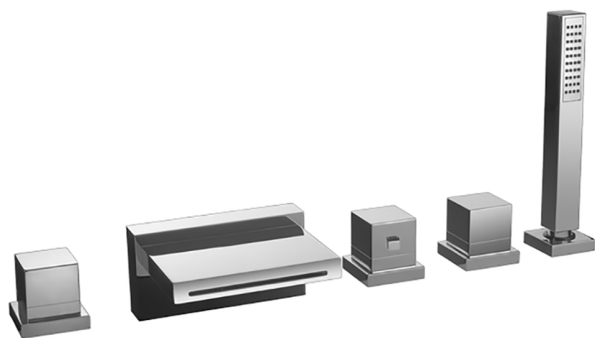

Thermostatic deck-mounted 5-hole mixer NUOVA EGO_NET77010

MODEL **NET77010**

Thermostatic deck-mounted 5-hole mixer, 2-outlet deviasp, ABS 27x27mm one spray minimalist square handshower, 150 cm. Pull-out flexible hose

AVAILABLE FINISHINGS

-  **21** 21 Chrome
-  **2F** 2F Brushed Nickel
-  **40** 40 Matt Black
-  **4Q** 4Q Matt White

CHARACTERISTICS

Cartridge Spare Parts **24.04A.PP**

8x20 Plus P Thermostatic Valve

Thermostatic