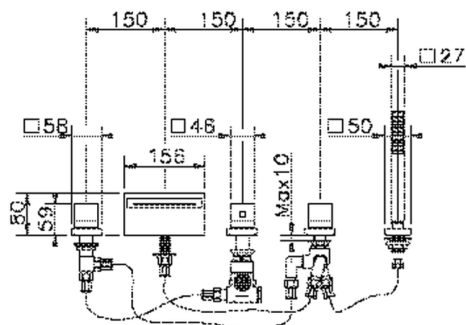

Thermostatic deck-mounted 5-hole mixer NUOVA EGO_NET77010

MODEL **NET77010**

Thermostatic deck-mounted 5-hole mixer, 2-outlet deviasp, ABS 27x27mm one spray minimalist square handshower, 150 cm. Pull-out flexible hose

AVAILABLE FINISHINGS

-  **21** 21 Chrome
-  **2F** 2F Brushed Nickel
-  **40** 40 Matt Black
-  **4Q** 4Q Matt White

CHARACTERISTICS

Cartridge Spare Parts **24.04A.PP**

8x20 Plus P Thermostatic Valve

Thermostatic