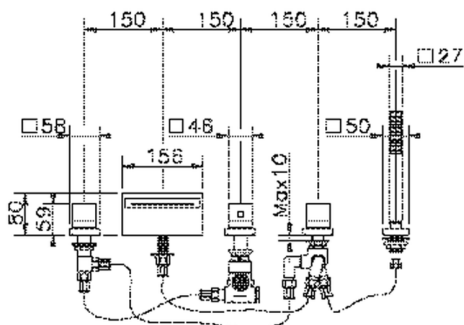

Thermostatic deck-mounted 5-hole mixer NUOVA EGO_NET77010

MODEL **NET77010**

Thermostatic deck-mounted 5-hole mixer, 2-outlet deviasstop, ABS 27x27mm one spray minimalist square handshower, 150 cm. Pull-out flexible hose

AVAILABLE FINISHINGS

-  **21** 21 Chrome
-  **2F** 2F Brushed Nickel
-  **40** 40 Matt Black
-  **4Q** 4Q Matt White

CHARACTERISTICS

Cartridge Spare Parts **24.04A.PP**

8x20 Plus P Thermostatic Valve

Thermostatic