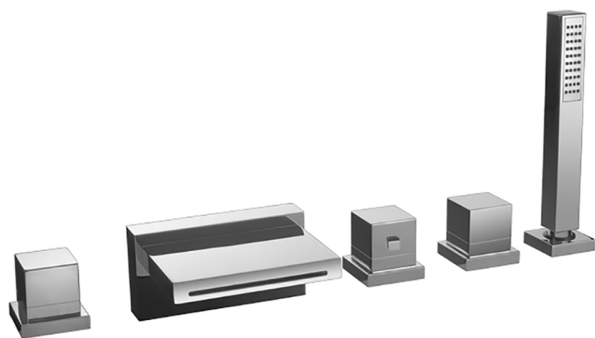

Thermostatic deck-mounted 5-hole mixer NUOVA EGO_NET77010

MODEL **NET77010**

Thermostatic deck-mounted 5-hole mixer, 2-outlet deviasstop, ABS 27x27mm one spray minimalist square handshower, 150 cm. Pull-out flexible hose

AVAILABLE FINISHINGS

-  **21** 21 Chrome
-  **2F** 2F Brushed Nickel
-  **40** 40 Matt Black
-  **4Q** 4Q Matt White

CHARACTERISTICS

Cartridge Spare Parts **24.04A.PP**

8x20 Plus P Thermostatic Valve

Thermostatic