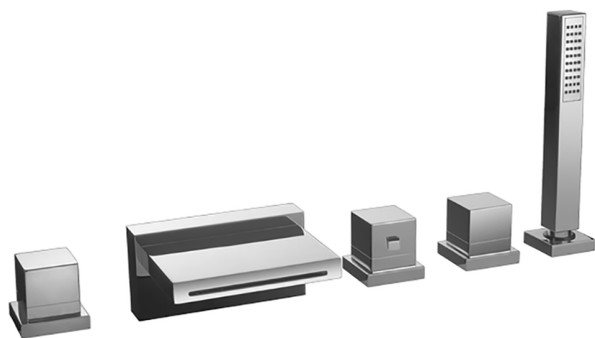

Thermostatic deck-mounted 5-hole mixer NUOVA EGO_NET77010

MODEL **NET77010**

Thermostatic deck-mounted 5-hole mixer, 2-outlet deviasstop, ABS 27x27mm one spray minimalist square handshower, 150 cm. Pull-out flexible hose

AVAILABLE FINISHINGS

-  **21** 21 Chrome
-  **2F** 2F Brushed Nickel
-  **40** 40 Matt Black
-  **4Q** 4Q Matt White

CHARACTERISTICS

Cartridge Spare Parts **24.04A.PP**

8x20 Plus P Thermostatic Valve

Thermostatic

The Huber thermostatic is your personal water manager, helping you to handle, control and save water and energy.

2026-02-24