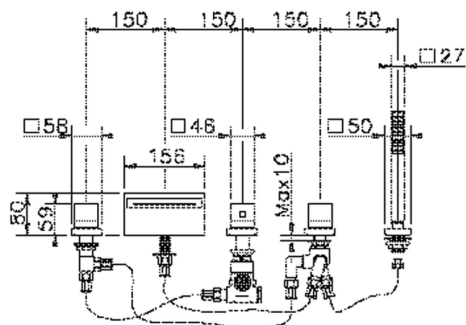

Thermostatic deck-mounted 5-hole mixer NUOVA EGO_NET77010

MODEL **NET77010**

Thermostatic deck-mounted 5-hole mixer, 2-outlet deviasstop, ABS 27x27mm one spray minimalist square handshower, 150 cm. Pull-out flexible hose

AVAILABLE FINISHINGS

-  **21** 21 Chrome
-  **2F** 2F Brushed Nickel
-  **40** 40 Matt Black
-  **4Q** 4Q Matt White

CHARACTERISTICS

Cartridge Spare Parts **24.04A.PP**

8x20 Plus P Thermostatic Valve

Thermostatic