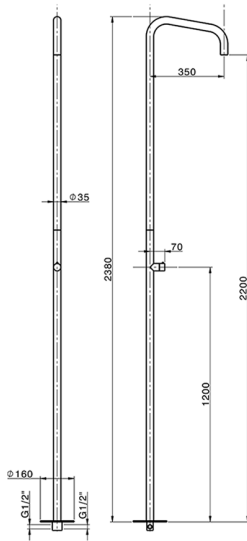

Free Standing Progressive Shower Column LYNOX_LX005120

MODEL **LX005120**

Free Standing Progressive Shower Column, for Indoor/Outdoor use, with rain spray aerator, INOX AISI 316L

AVAILABLE FINISHINGS

D1 D1 Brushed Inox

CHARACTERISTICS

Cartridge Spare Parts **ZZ9C292000**

25 mm Progressive single-lever cartridge

2025-03-20