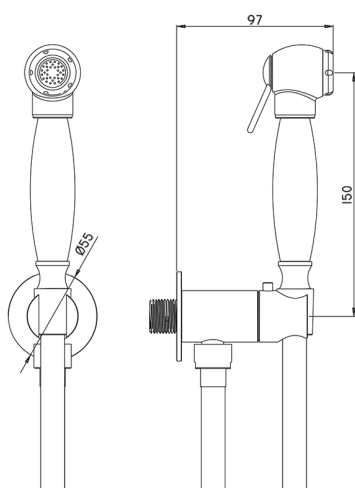

Bidet handshower set HYGENIC SHOWERS_VT007925

MODEL **VT007925**

Bidet handshower set, round wall bracket, single water opening, Brass Bidet handshower, 120 cm PVC flexible hose

AVAILABLE FINISHINGS

CHARACTERISTICS

Bidet handshower

2026-05-02