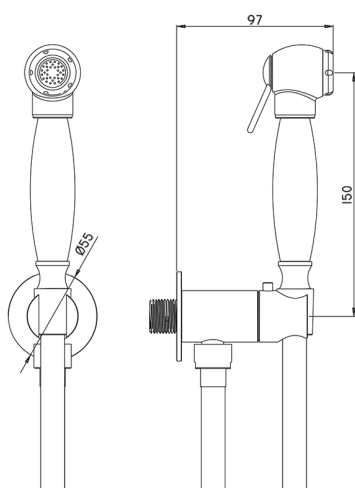

Bidet handshower set HYGENIC SHOWERS_VT007925

MODEL **VT007925**

Bidet handshower set, round wall bracket, single water opening, Brass Bidet handshower, 120 cm PVC flexible hose

AVAILABLE FINISHINGS

CHARACTERISTICS

Bidet handshower

2026-06-26