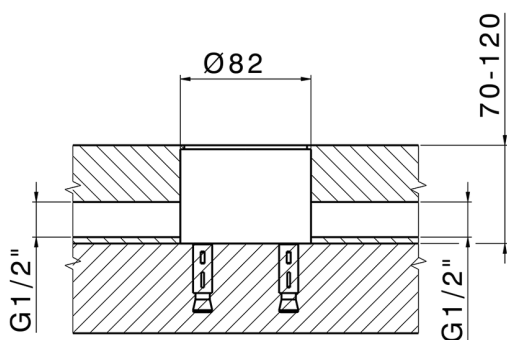

## Concealed part single lever free-standing CONCEALED\_ZB004510

MODEL **ZB004510**

Floor mounted concealed part, for free-standing mixer

AVAILABLE FINISHINGS

**04** 04 Without finishing

CHARACTERISTICS

Installation	<b>Concealed</b>
Concealed	<b>1</b>