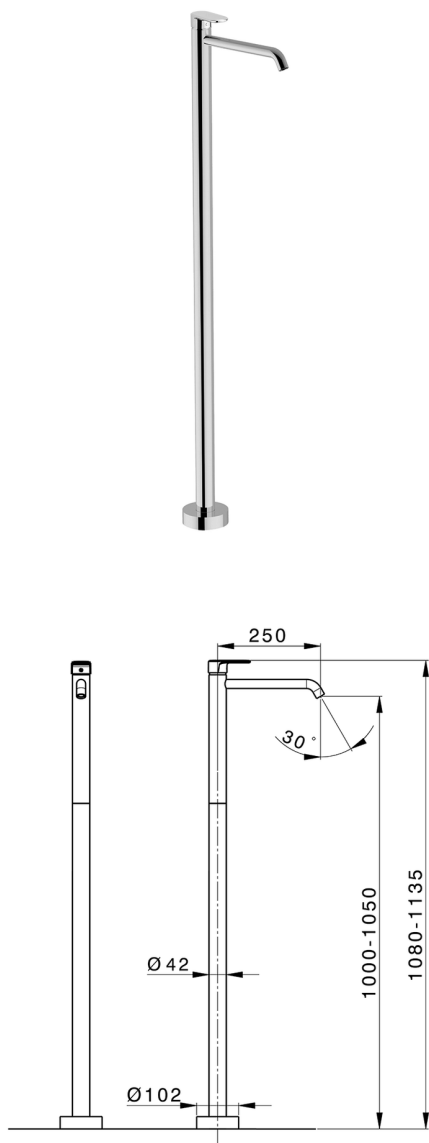

Exposed part for single basin on the floor LEVITY_LY014510

MODEL **LY014510**

Exposed part for single basin on the floor, without concealed part, for item ZB004510

AVAILABLE FINISHINGS

-  **21** 21 Chrome
-  **2B** 2B Polished Nickel
-  **2F** 2F Brushed Nickel
-  **40** 40 Matt Black
-  **4Q** 4Q Matt White

CHARACTERISTICS

Cartridge Spare Parts **ZZ99672000**

35 mm Cartridge

Installation **Concealed**

Required concealed parts **ZB004510**

EcoStop

EcoStop feature limits water flow to approximately 50% of maximum output with one point of resistance on setting. Push slightly past the middle stop only when full water output is required. This will save water up to 50%.

Concealed part single lever free-standing CONCEALED_ZB004510

MODEL **ZB004510**

Floor mounted concealed part, for free-standing mixer

AVAILABLE FINISHINGS

04 04 Without finishing

CHARACTERISTICS

Installation **Concealed**