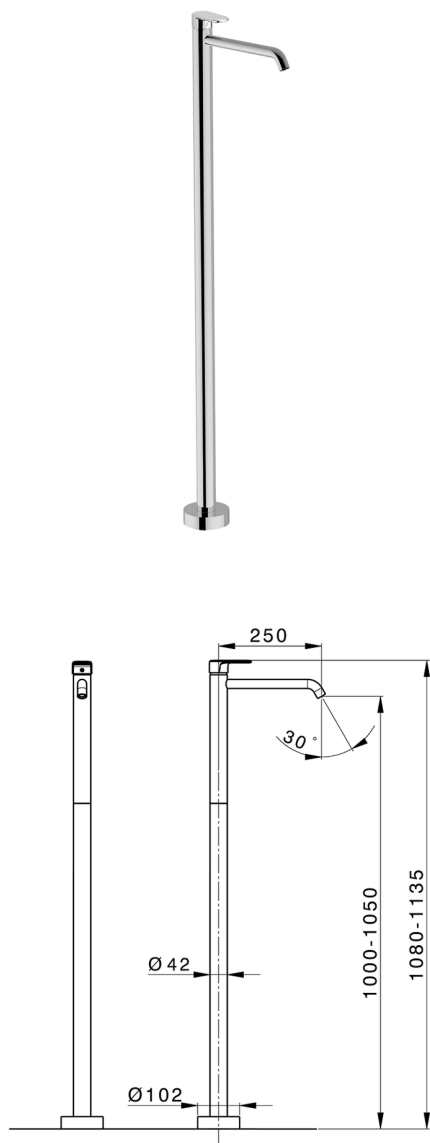

## Exposed part for single basin on the floor LEVITY\_LY014510

MODEL **LY014510**

Exposed part for single basin on the floor, without concealed part, for item ZB004510

### CHARACTERISTICS

Cartridge Spare Parts **ZZ99672000**

**35 mm Cartridge**

Installation **Concealed**

Required concealed parts **ZB004510**

### EcoStop

EcoStop feature limits water flow to approximately 50% of maximum output with one point of resistance on setting. Push slightly past the middle stop only when full water output is required. This will save water up to 50%.

## Concealed part single lever free-standing CONCEALED\_ZB004510

MODEL **ZB004510**

Floor mounted concealed part, for free-standing mixer

AVAILABLE FINISHINGS

**04** 04 Without finishing

CHARACTERISTICS

Installation	<b>Concealed</b>
Concealed	<b>1</b>