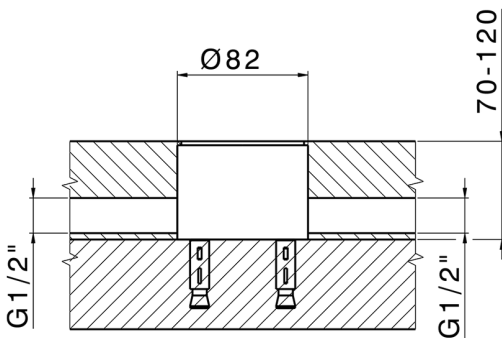

Concealed part single lever free-standing CONCEALED_ZB004510

MODEL **ZB004510**

Floor mounted concealed part, for free-standing mixer

AVAILABLE FINISHINGS

04 04 Without finishing

CHARACTERISTICS

Installation **Concealed**

Concealed **1**

2026-06-26