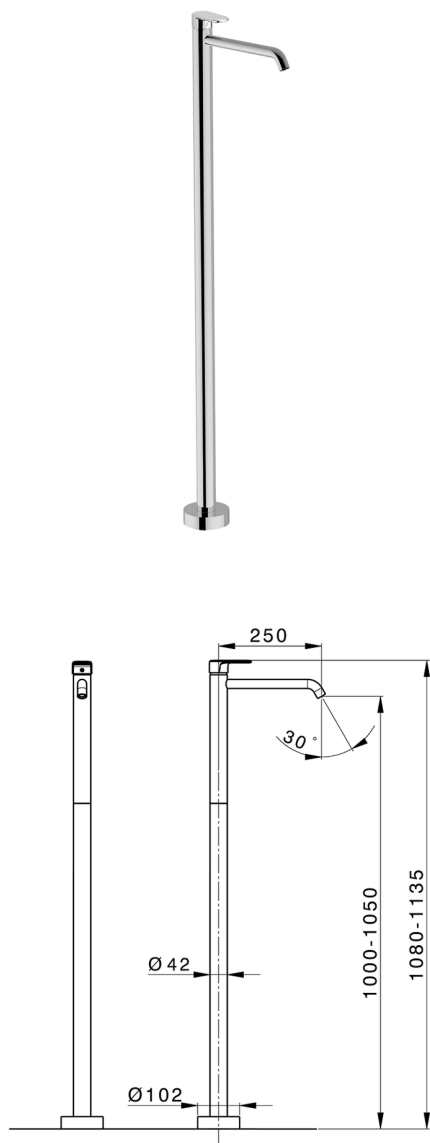

Exposed part for single basin on the floor LEVITY_LY014510

MODEL **LY014510**

Exposed part for single basin on the floor, without concealed part, for item ZB004510

AVAILABLE FINISHINGS

-  **21** 21 Chrome
-  **2B** 2B Polished Nickel
-  **2F** 2F Brushed Nickel
-  **40** 40 Matt Black
-  **4Q** 4Q Matt White

CHARACTERISTICS

Cartridge Spare Parts **ZZ99672000**

35 mm Cartridge

Installation **Concealed**

Required concealed parts **ZB004510**

EcoStop

EcoStop feature limits water flow to approximately 50% of maximum output with one point of resistance on setting. Push slightly past the middle stop only when full water output is required. This will save water up to 50%.

Concealed part single lever free-standing CONCEALED_ZB004510

MODEL **ZB004510**

Floor mounted concealed part, for free-standing mixer

AVAILABLE FINISHINGS

 **04** 04 Without finishing

CHARACTERISTICS

| | |
|--------------|------------------|
| Installation | Concealed |
| Concealed | 1 |