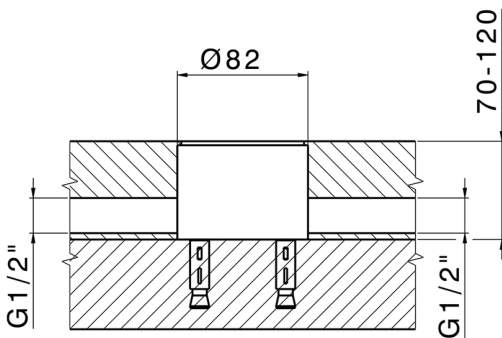

Exposed part for single basin on the floor LEVITY_LY014510

MODEL **LY014510**

Exposed part for single basin on the floor, without concealed part, for item ZB004510

AVAILABLE FINISHINGS

-  **21** 21 Chrome
-  **2B** 2B Polished Nickel
-  **2F** 2F Brushed Nickel
-  **40** 40 Matt Black
-  **4Q** 4Q Matt White

CHARACTERISTICS

Cartridge Spare Parts **ZZ99672000**

35 mm Cartridge

Installation **Concealed**

Required concealed parts **ZB004510**

EcoStop

EcoStop feature limits water flow to approximately 50% of maximum output with one point of resistance on setting. Push slightly past the middle stop only when full water output is required. This will save water up to 50%.

Concealed part single lever free-standing CONCEALED_ZB004510

MODEL **ZB004510**

Floor mounted concealed part, for free-standing mixer

AVAILABLE FINISHINGS

CHARACTERISTICS

Installation **Concealed**

Concealed **1**