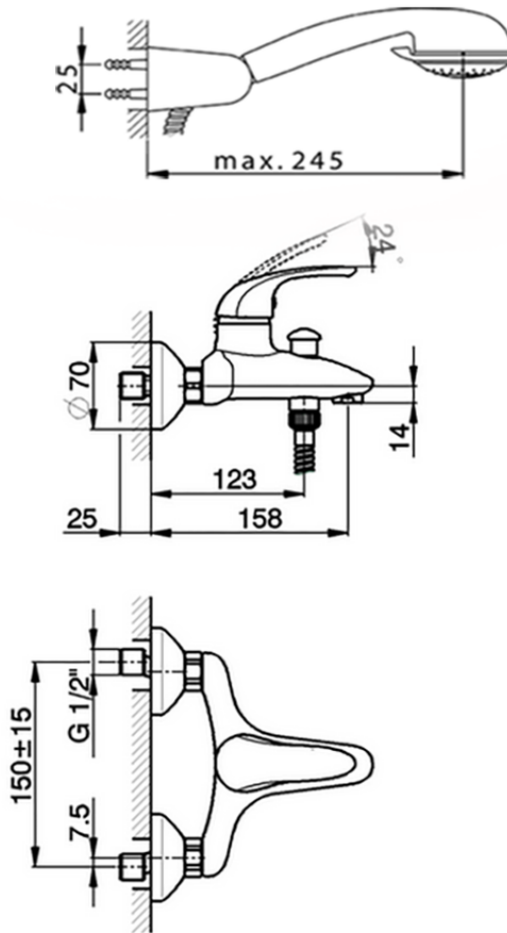

## Single lever bath mixer, with shower set NORMA\_NM000120

NM000120

<https://en.huberitalia.com/single-lever-bath-mixer-with-shower-set-norma-nm000120>

2024-12-18