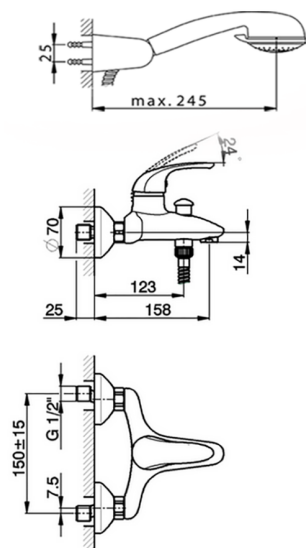

Single lever bath mixer, with shower set NORMA_NM000120

MODEL **NM000120**

Single lever bath mixer, with shower set, wall mounted adjustable handshower bracket, Teti ABS 3 sprays handshower, Brass 150 cm flexible hose

AVAILABLE FINISHINGS

CHARACTERISTICS

Cartridge Spare Parts **ZZ94034000**

35 mm Cartridge

2024-12-18