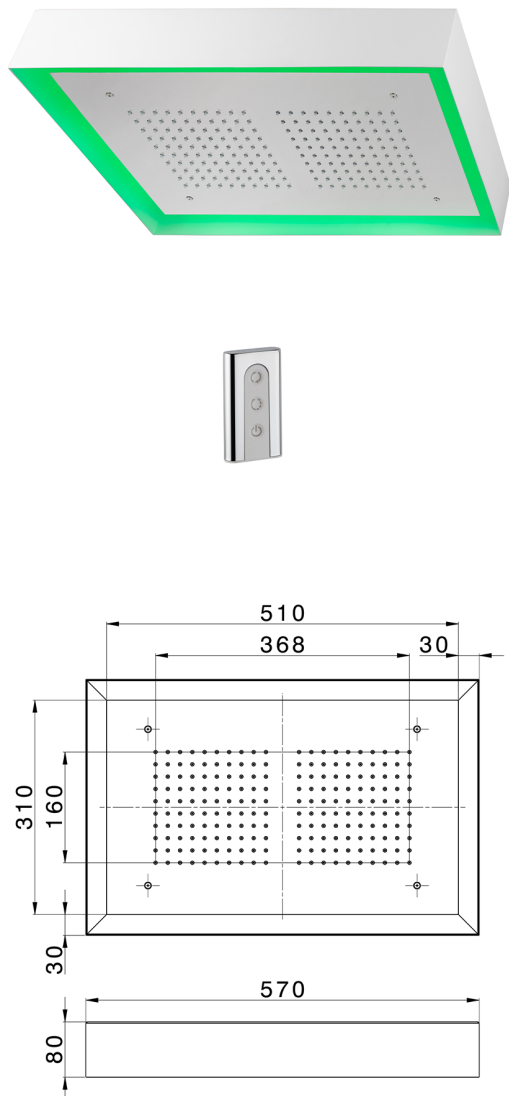

570x370 mm Chromotherapy Ceiling showerhead ZEN_ZS1C0210

MODEL **ZS1C0210**

570x370 mm Chromotherapy Ceiling showerhead, with white cover, rain, chromotherapy functions, wireless control, Stainless Steel AISI 304

AVAILABLE FINISHINGS

- **40** 40 Matt Black
- **4Q** 4Q Matt White
- **D1** D1 Brushed Inox
- **D2** D2 Polished Inox

CHARACTERISTICS

2024-11-15