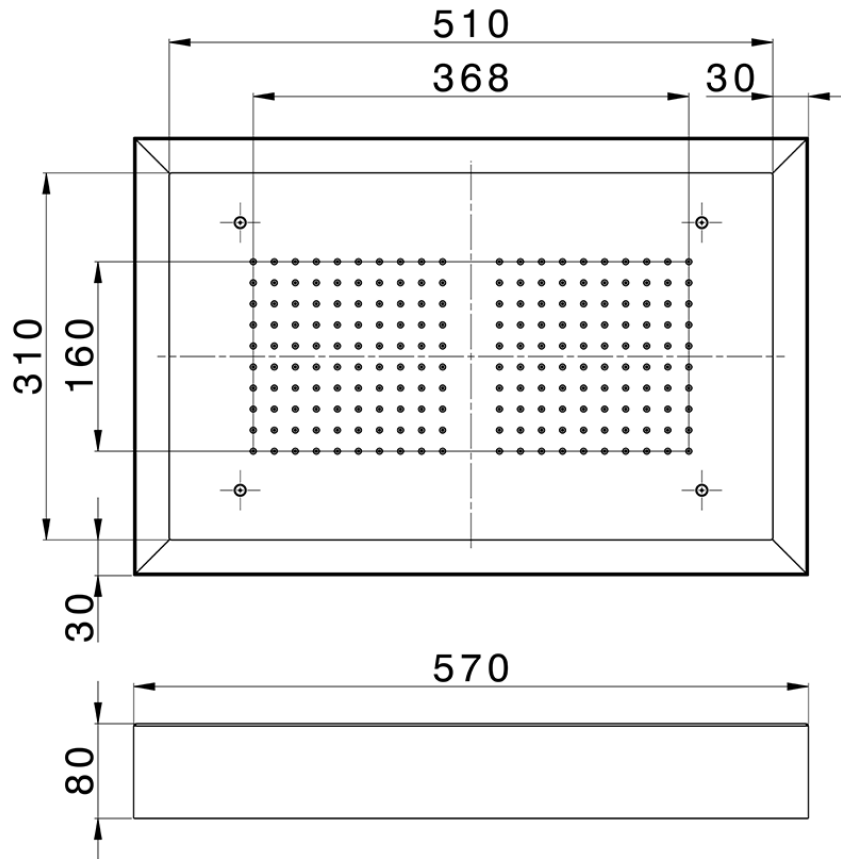

570x370 mm Chromotherapy Ceiling showerhead ZEN_ZS1C0210

ZS1C0210

<https://en.huberitalia.com/570x370-mm-chromotherapy-ceiling-showerhead-zen-zs1c0210>

2024-11-15