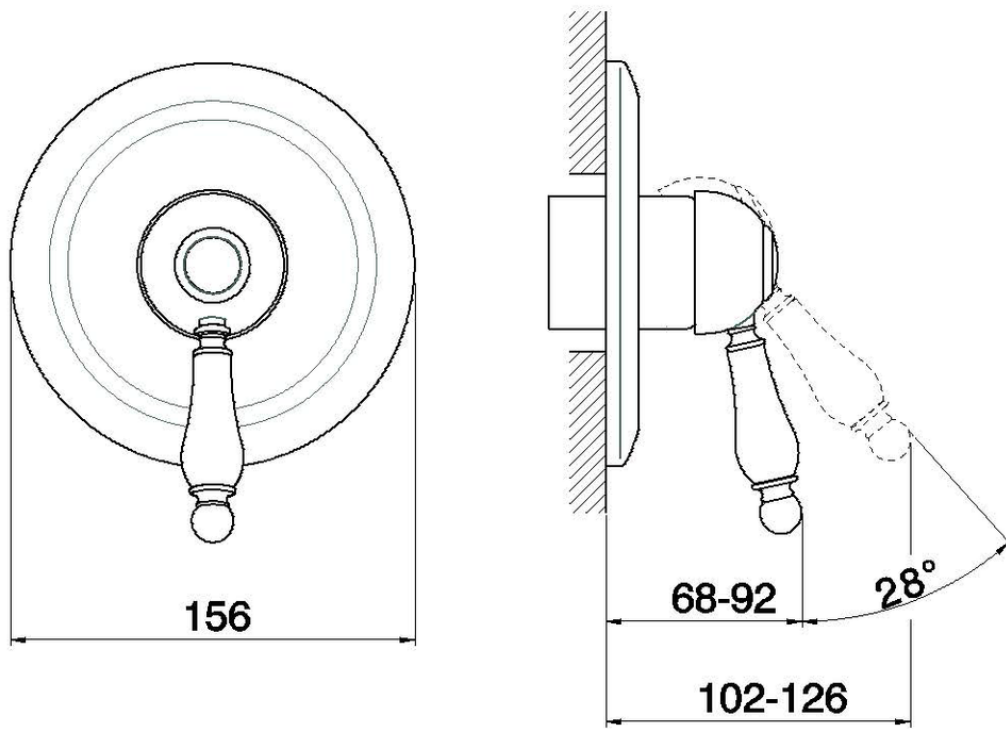

Exposed part for concealed S.L. shower valve CROISSETTE_CM003000

CM003000

<https://en.huberitalia.com/exposed-part-for-concealed-s-l-shower-valve-croisette-cm003000>

ZB002300

<https://en.huberitalia.com/concealed-single-lever-shower-valve-concealed-zb002300>