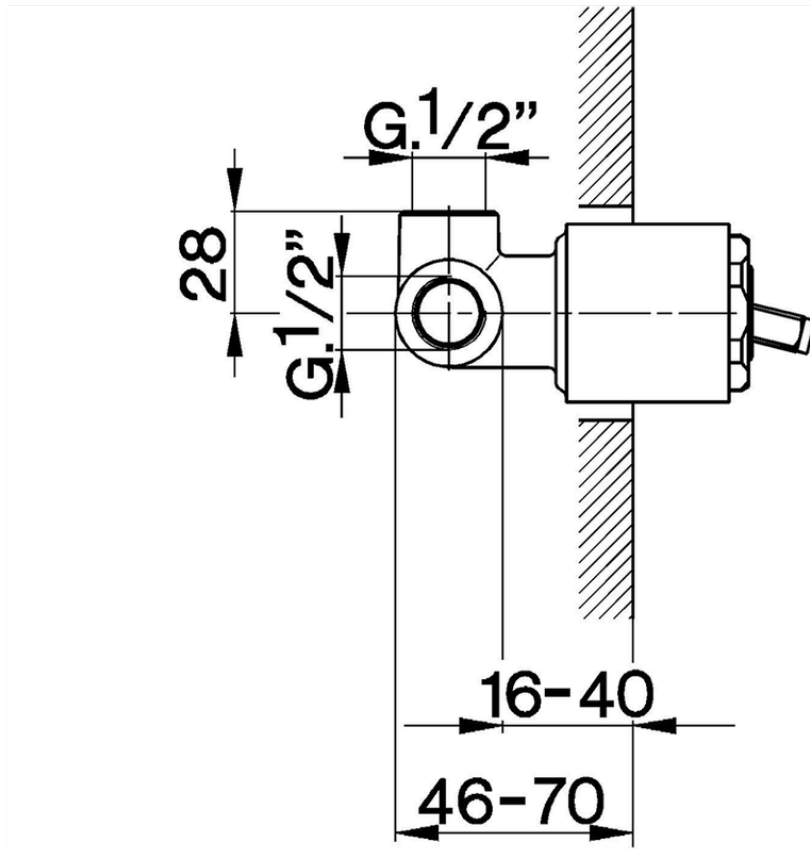

Exposed part for concealed S.L. shower valve CROISSETTE_CM003000

CM003000

<https://en.huberitalia.com/exposed-part-for-concealed-s-l-shower-valve-croisette-cm003000>

ZB002300

<https://en.huberitalia.com/concealed-single-lever-shower-valve-concealed-zb002300>