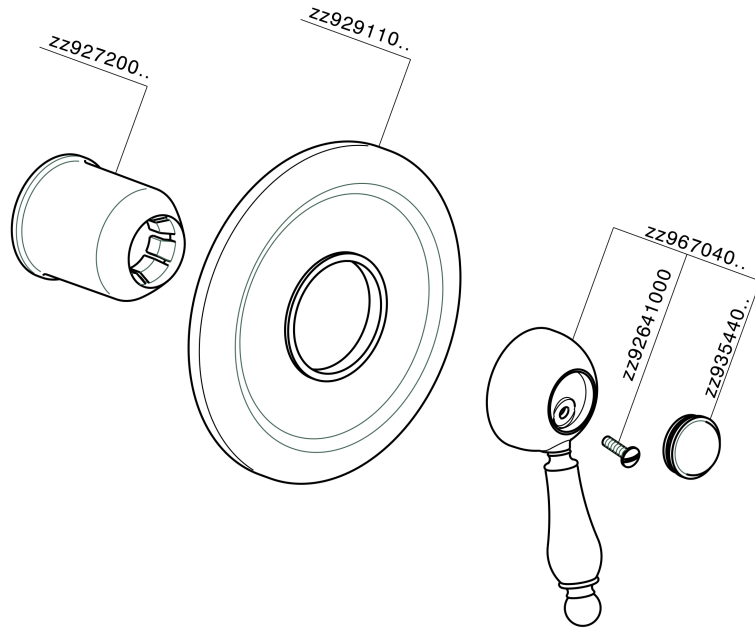

Exposed part for concealed S.L. shower valve CROISSETTE_CM003000

CM003000

<https://en.huberitalia.com/exposed-part-for-concealed-s-l-shower-valve-croisette-cm003000>

Concealed single lever shower valve CONCEALED_ZB002300

ZB002300

<https://en.huberitalia.com/concealed-single-lever-shower-valve-concealed-zb002300>

2026-04-06