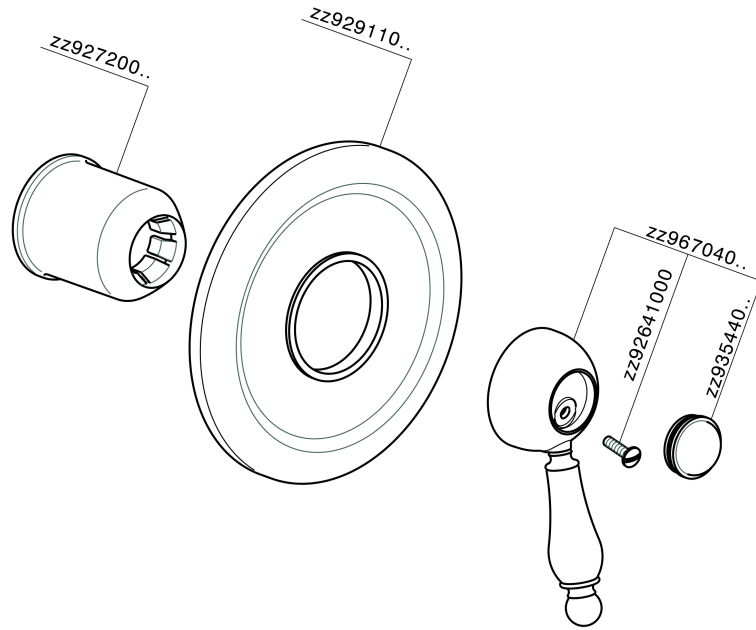

Exposed part for concealed S.L. shower valve CROISSETTE_CM003000

CM003000

<https://en.huberitalia.com/exposed-part-for-concealed-s-l-shower-valve-croisette-cm003000>

Concealed single lever shower valve CONCEALED_ZB002300

ZB002300

<https://en.huberitalia.com/concealed-single-lever-shower-valve-concealed-zb002300>

2026-05-15