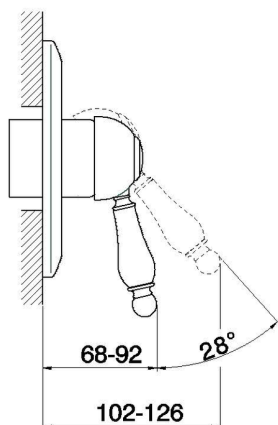

Exposed part for concealed S.L. shower valve CROISSETTE_CM003000

MODEL **CM003000**

Exposed part for concealed S.L. shower valve, without concealed part, for item ZB002300

AVAILABLE FINISHINGS

-  **21** 21 Chrome
-  **27** 27 Old Bronze
-  **2G** 2G Antique Gold
-  **2W** 2W Brushed Gold

CHARACTERISTICS

Installation **Concealed**
 Required concealed parts **ZB002300**

Exposed part for concealed S.L. shower valve CROISSETTE_CM003000

CM003000

<https://en.huberitalia.com/exposed-part-for-concealed-s-l-shower-valve-croisette-cm003000>

Concealed single lever shower valve CONCEALED_ZB002300

MODEL **ZB002300**

Concealed part for 2-outlet mixer, 1/2" Concealed shower mixer, Without trim kit

AVAILABLE FINISHINGS

CHARACTERISTICS

Installation	Concealed
Cartridge Spare Parts	ZZ92909000
43 mm Cartridge	
Concealed	1