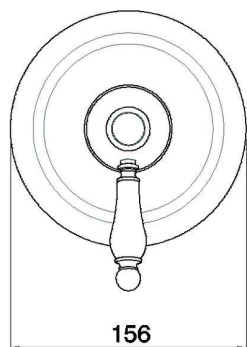

Exposed part for concealed S.L. shower valve CROISSETTE_CM003000

MODEL **CM003000**

Exposed part for concealed S.L. shower valve, without concealed part, for item ZB002300

AVAILABLE FINISHINGS

-  **21** 21 Chrome
-  **27** 27 Old Bronze
-  **2G** 2G Antique Gold
-  **2W** 2W Brushed Gold

CHARACTERISTICS

Installation **Concealed**
 Required concealed parts **ZB002300**

Exposed part for concealed S.L. shower valve CROISSETTE_CM003000

CM003000

<https://en.huberitalia.com/exposed-part-for-concealed-s-l-shower-valve-croisette-cm003000>

Concealed single lever shower valve CONCEALED_ZB002300

MODEL **ZB002300**

Concealed part for 2-outlet mixer, 1/2" Concealed shower mixer, Without trim kit

AVAILABLE FINISHINGS

CHARACTERISTICS

Installation	Concealed
Cartridge Spare Parts	ZZ92909000
43 mm Cartridge	
Concealed	1