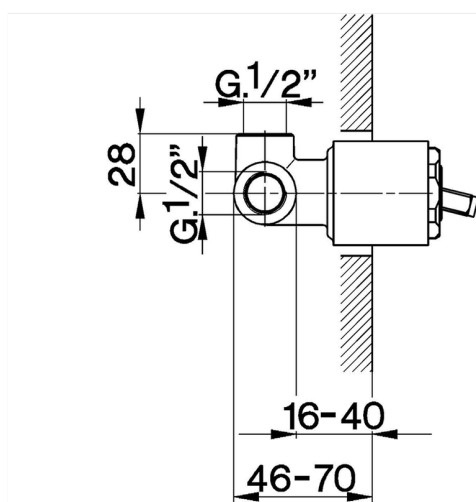

Exposed part for concealed S.L. shower valve CROISSETTE_CM003000

MODEL **CM003000**

Exposed part for concealed S.L. shower valve, without concealed part, for item ZB002300

AVAILABLE FINISHINGS

-  **21** 21 Chrome
-  **27** 27 Old Bronze
-  **2G** 2G Antique Gold
-  **2W** 2W Brushed Gold

CHARACTERISTICS

Installation **Concealed**
 Required concealed parts **ZB002300**

Exposed part for concealed S.L. shower valve CROISSETTE_CM003000

CM003000

<https://en.huberitalia.com/exposed-part-for-concealed-s-l-shower-valve-croisette-cm003000>

Concealed single lever shower valve CONCEALED_ZB002300

MODEL **ZB002300**

Concealed part for 2-outlet mixer, 1/2" Concealed shower mixer, Without trim kit

AVAILABLE FINISHINGS

CHARACTERISTICS

Installation	Concealed
Cartridge Spare Parts	ZZ92909000
43 mm Cartridge	
Concealed	1