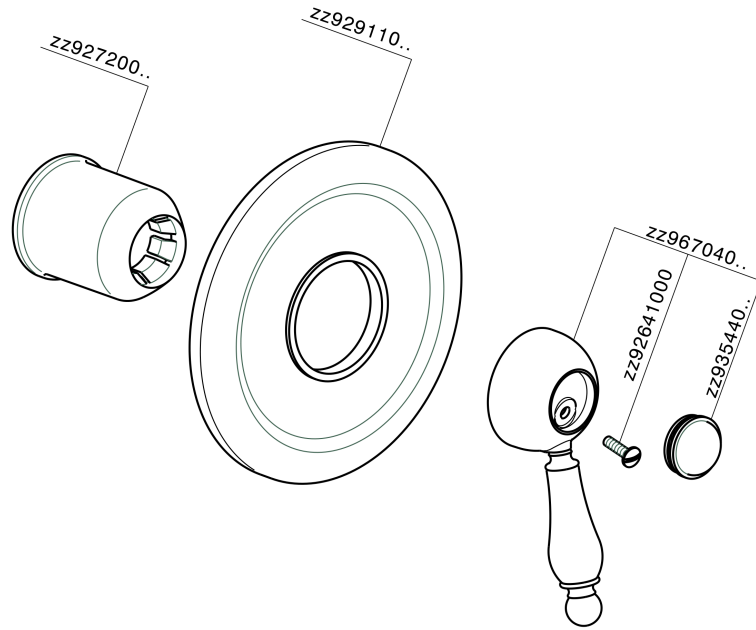

Exposed part for concealed S.L. shower valve CROISSETTE_CM003000

MODEL **CM003000**

Exposed part for concealed S.L. shower valve, without concealed part, for item ZB002300

AVAILABLE FINISHINGS

-  **21** 21 Chrome
-  **27** 27 Old Bronze
-  **2G** 2G Antique Gold
-  **2W** 2W Brushed Gold

CHARACTERISTICS

Installation **Concealed**
 Required concealed parts **ZB002300**

Exposed part for concealed S.L. shower valve CROISSETTE_CM003000

CM003000

<https://en.huberitalia.com/exposed-part-for-concealed-s-l-shower-valve-croisette-cm003000>

Concealed single lever shower valve CONCEALED_ZB002300

MODEL **ZB002300**

Concealed part for 2-outlet mixer, 1/2" Concealed shower mixer, Without trim kit

AVAILABLE FINISHINGS

CHARACTERISTICS

Installation	Concealed
Cartridge Spare Parts	ZZ92909000
43 mm Cartridge	
Concealed	1