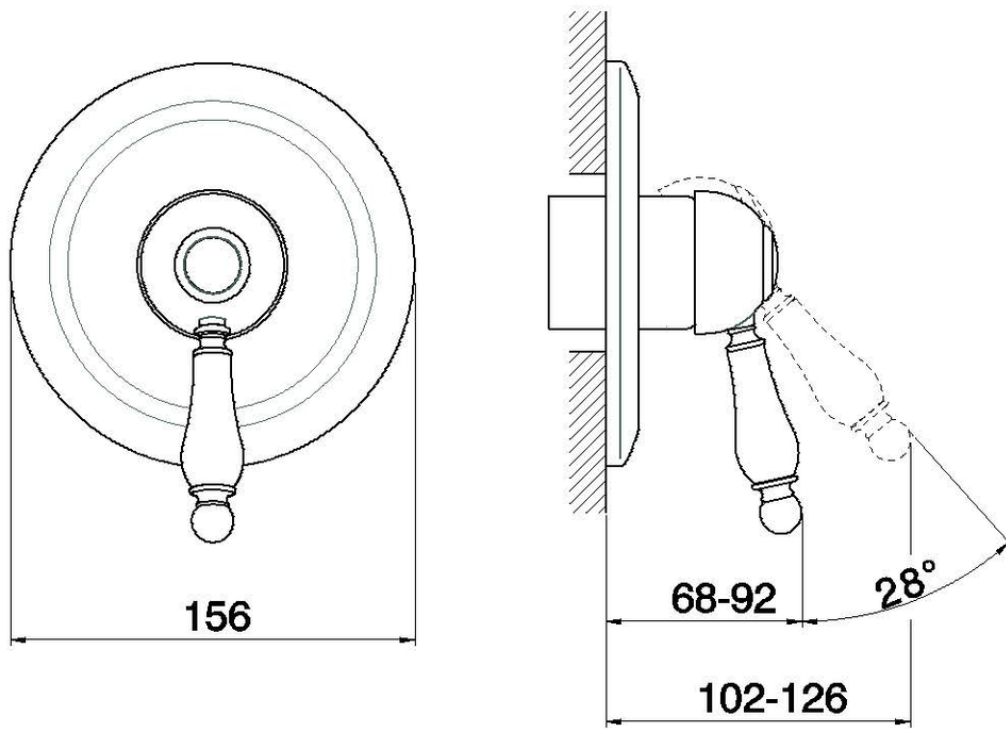

Exposed part for concealed S.L. shower valve CROISETTE_CM003000

CM003000

<https://en.huberitalia.com/exposed-part-for-concealed-s-l-shower-valve-croisette-cm003000>

ZB002300

<https://en.huberitalia.com/concealed-single-lever-shower-valve-concealed-zb002300>