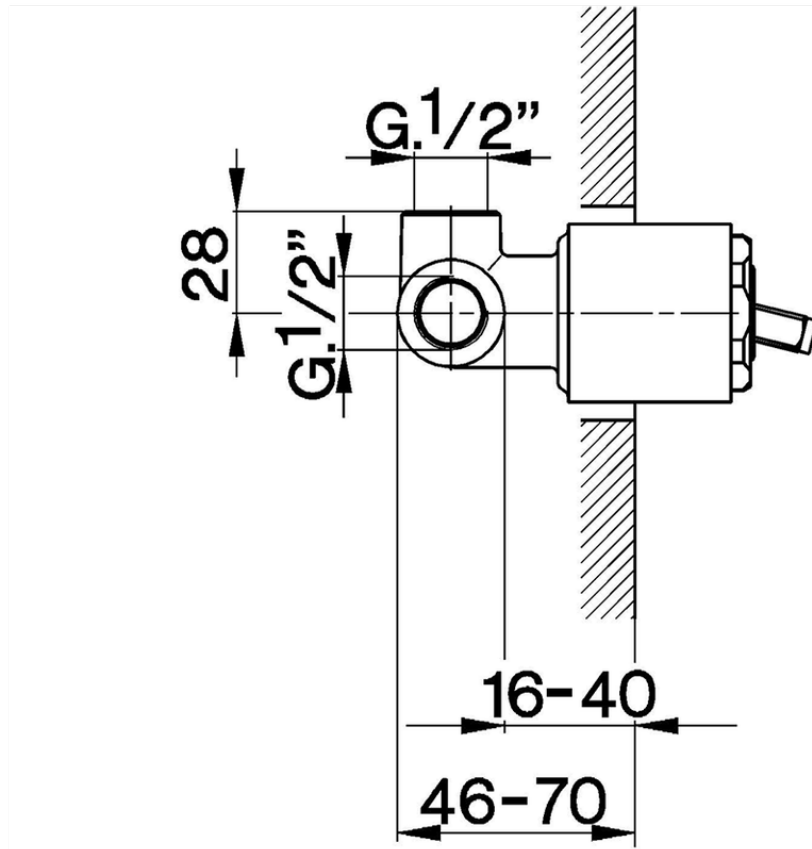

Exposed part for concealed S.L. shower valve CROISETTE_CM003000

CM003000

<https://en.huberitalia.com/exposed-part-for-concealed-s-l-shower-valve-croisette-cm003000>

ZB002300

<https://en.huberitalia.com/concealed-single-lever-shower-valve-concealed-zb002300>