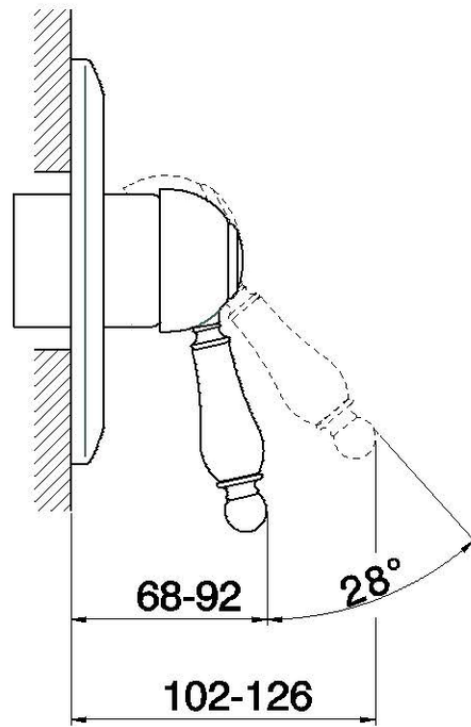

Exposed part for concealed S.L. shower valve CROISSETTE_CM003000

CM003000

<https://en.huberitalia.com/exposed-part-for-concealed-s-l-shower-valve-croisette-cm003000>

ZB002300

<https://en.huberitalia.com/concealed-single-lever-shower-valve-concealed-zb002300>