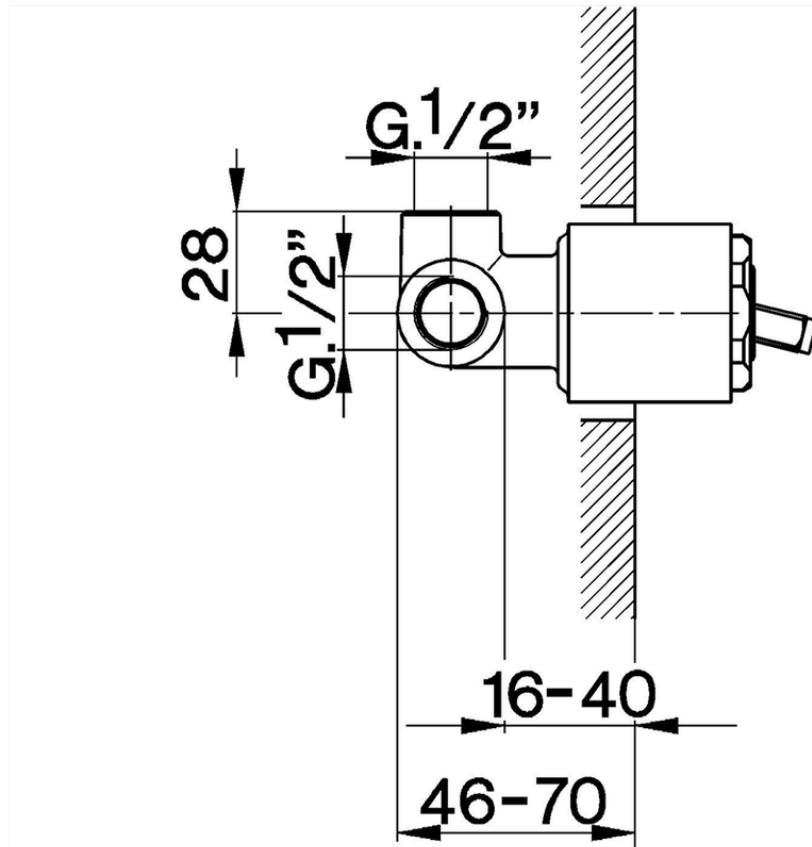

Exposed part for concealed S.L. shower valve CROISSETTE_CM003000

CM003000

<https://en.huberitalia.com/exposed-part-for-concealed-s-l-shower-valve-croisette-cm003000>

ZB002300

<https://en.huberitalia.com/concealed-single-lever-shower-valve-concealed-zb002300>