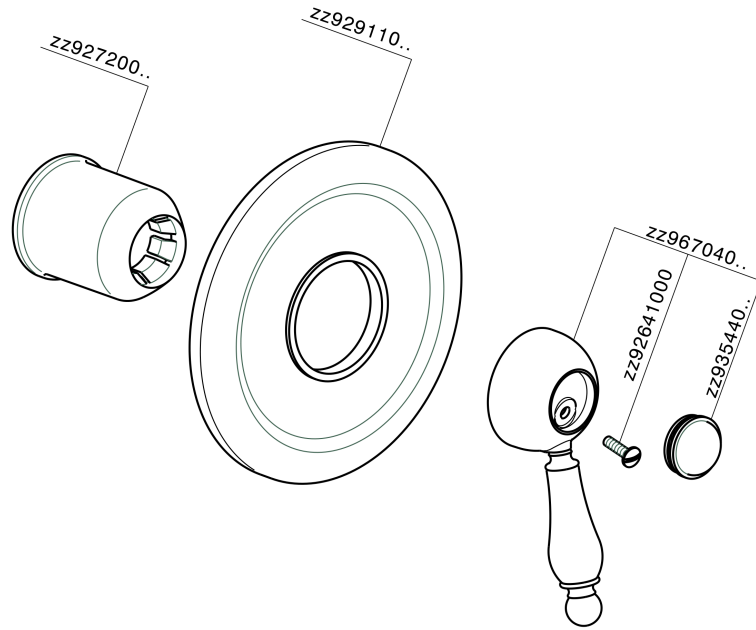

## Exposed part for concealed S.L. shower valve CROISSETTE\_CM003000

MODEL **CM003000**

Exposed part for concealed S.L. shower valve, without concealed part, for item ZB002300

### CHARACTERISTICS

Installation **Concealed**  
 Required concealed parts **ZB002300**

## Exposed part for concealed S.L. shower valve CROISSETTE\_CM003000

CM003000

<https://en.huberitalia.com/exposed-part-for-concealed-s-l-shower-valve-croisette-cm003000>

## Concealed single lever shower valve CONCEALED\_ZB002300

MODEL **ZB002300**

Concealed part for 2-outlet mixer, 1/2" Concealed shower mixer, Without trim kit

AVAILABLE FINISHINGS

**04** 04 Without finishing