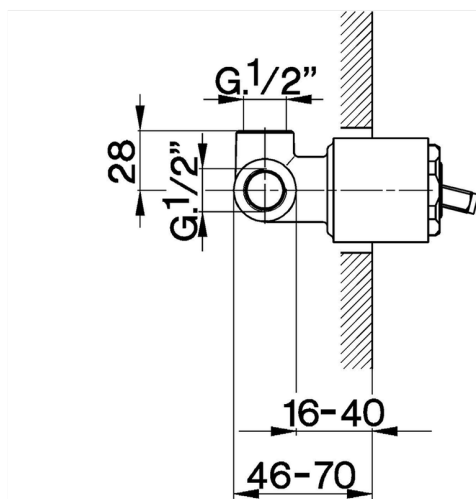

## Concealed single lever shower valve CONCEALED\_ZB002300

MODEL **ZB002300**

Concealed part for 2-outlet mixer, 1/2" Concealed shower mixer, Without trim kit

AVAILABLE FINISHINGS

**04** 04 Without finishing

CHARACTERISTICS

Installation	<b>Concealed</b>
Cartridge Spare Parts	<b>ZZ92909000</b>
<b>43 mm Cartridge</b>	
Concealed	<b>1</b>

2026-06-09