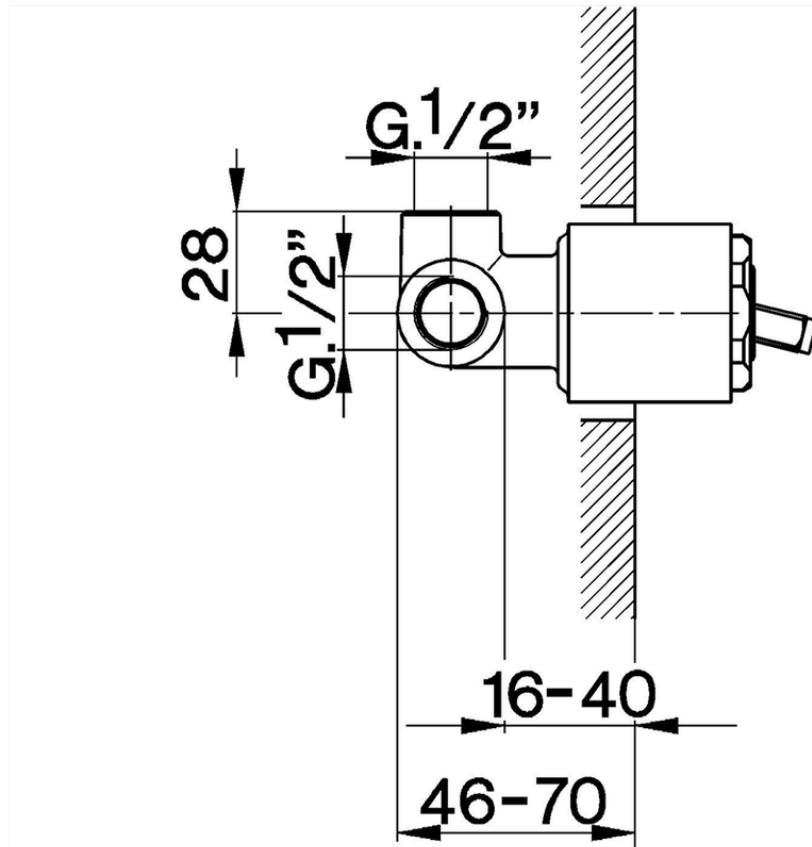

## Exposed part for concealed S.L. shower valve CROISSETTE\_CM003000

CM003000

<https://en.huberitalia.com/exposed-part-for-concealed-s-l-shower-valve-croisette-cm003000>

ZB002300

<https://en.huberitalia.com/concealed-single-lever-shower-valve-concealed-zb002300>