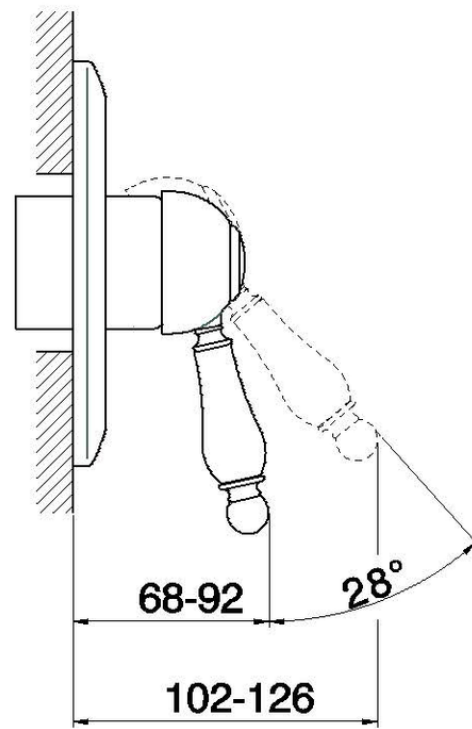

## Exposed part for concealed S.L. shower valve CROISSETTE\_CM003000

CM003000

<https://en.huberitalia.com/exposed-part-for-concealed-s-l-shower-valve-croisette-cm003000>

ZB002300

<https://en.huberitalia.com/concealed-single-lever-shower-valve-concealed-zb002300>