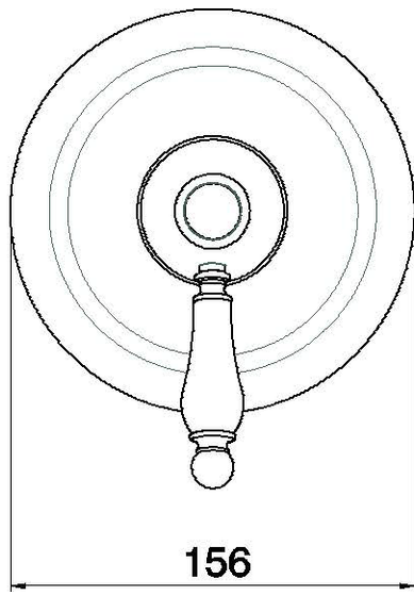

## Exposed part for concealed S.L. shower valve CROISSETTE\_CM003000

CM003000

<https://en.huberitalia.com/exposed-part-for-concealed-s-l-shower-valve-croisette-cm003000>

ZB002300

<https://en.huberitalia.com/concealed-single-lever-shower-valve-concealed-zb002300>