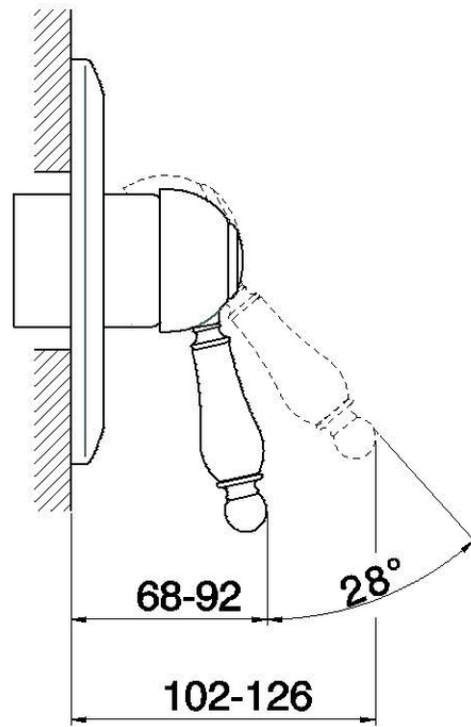

## Exposed part for concealed S.L. shower valve CROISSETTE\_CM003000

CM003000

<https://en.huberitalia.com/exposed-part-for-concealed-s-l-shower-valve-croisette-cm003000>

ZB002300

<https://en.huberitalia.com/concealed-single-lever-shower-valve-concealed-zb002300>