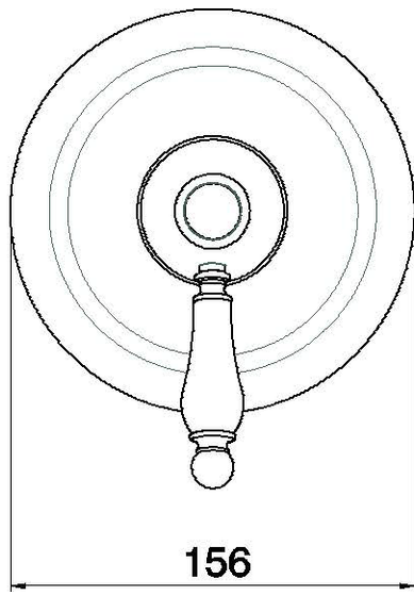

Exposed part for concealed S.L. shower valve CROISSETTE_CM003000

CM003000

<https://en.huberitalia.com/exposed-part-for-concealed-s-l-shower-valve-croisette-cm003000>

ZB002300

<https://en.huberitalia.com/concealed-single-lever-shower-valve-concealed-zb002300>