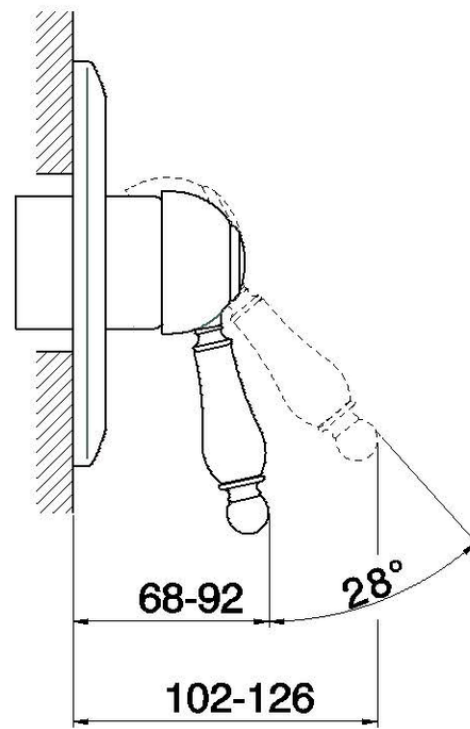

Exposed part for concealed S.L. shower valve CROISSETTE_CM003000

CM003000

<https://en.huberitalia.com/exposed-part-for-concealed-s-l-shower-valve-croisette-cm003000>

ZB002300

<https://en.huberitalia.com/concealed-single-lever-shower-valve-concealed-zb002300>