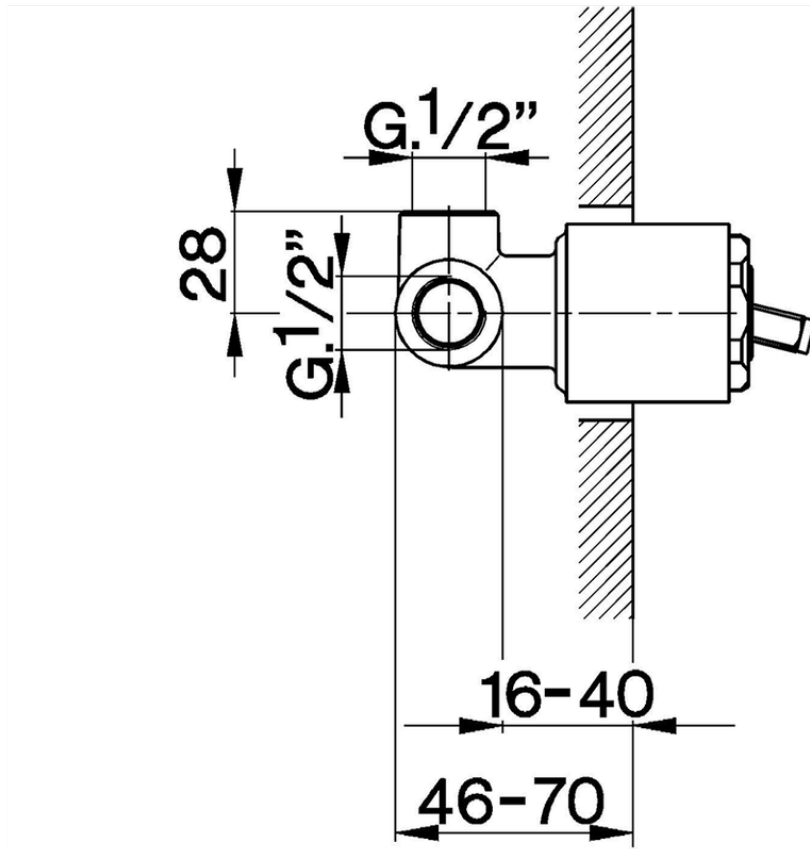

## Exposed part for concealed S.L. shower valve CROISSETTE\_CM003000

CM003000

<https://en.huberitalia.com/exposed-part-for-concealed-s-l-shower-valve-croisette-cm003000>

ZB002300

<https://en.huberitalia.com/concealed-single-lever-shower-valve-concealed-zb002300>