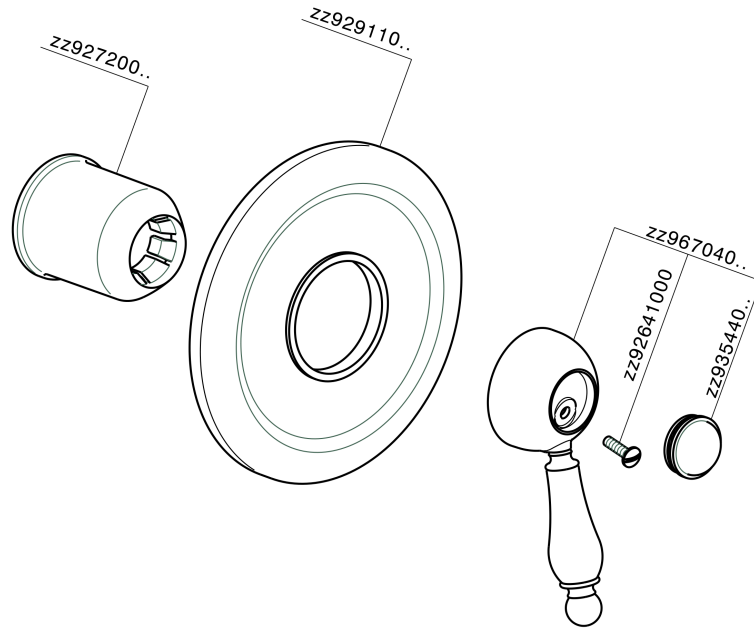

Exposed part for concealed S.L. shower valve CROISSETTE_CM003000

CM003000

<https://en.huberitalia.com/exposed-part-for-concealed-s-l-shower-valve-croisette-cm003000>

Concealed single lever shower valve CONCEALED_ZB002300

ZB002300

<https://en.huberitalia.com/concealed-single-lever-shower-valve-concealed-zb002300>

2026-05-15