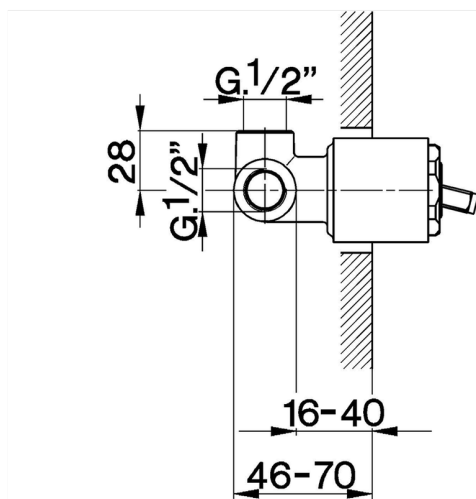

## Concealed single lever shower valve CONCEALED\_ZB002300

MODEL **ZB002300**

Concealed part for 2-outlet mixer, 1/2" Concealed shower mixer, Without trim kit

AVAILABLE FINISHINGS

CHARACTERISTICS

Installation	<b>Concealed</b>
Cartridge Spare Parts	<b>ZZ92909000</b>
<b>43 mm Cartridge</b>	
Concealed	<b>1</b>