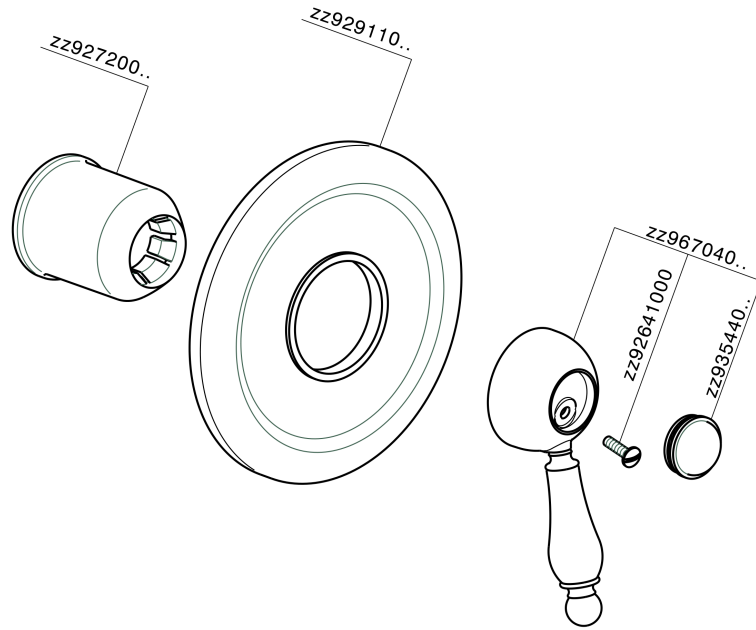

## Exposed part for concealed S.L. shower valve CROISSETTE\_CM003000

MODEL **CM003000**

Exposed part for concealed S.L. shower valve, without concealed part, for item ZB002300

### CHARACTERISTICS

Installation **Concealed**  
 Required concealed parts **ZB002300**

## Exposed part for concealed S.L. shower valve CROISSETTE\_CM003000

CM003000

<https://en.huberitalia.com/exposed-part-for-concealed-s-l-shower-valve-croisette-cm003000>

## Concealed single lever shower valve CONCEALED\_ZB002300

MODEL **ZB002300**

Concealed part for 2-outlet mixer, 1/2" Concealed shower mixer, Without trim kit

AVAILABLE FINISHINGS

CHARACTERISTICS

Installation	<b>Concealed</b>
Cartridge Spare Parts	<b>ZZ92909000</b>
<b>43 mm Cartridge</b>	
Concealed	<b>1</b>