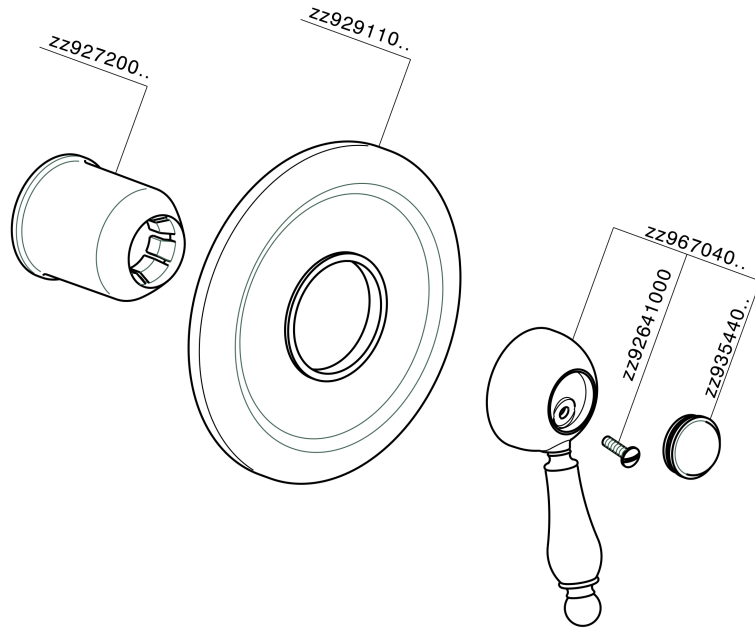

Exposed part for concealed S.L. shower valve CROISSETTE_CM003000

CM003000

<https://en.huberitalia.com/exposed-part-for-concealed-s-l-shower-valve-croisette-cm003000>

Concealed single lever shower valve CONCEALED_ZB002300

ZB002300

<https://en.huberitalia.com/concealed-single-lever-shower-valve-concealed-zb002300>

2026-06-13