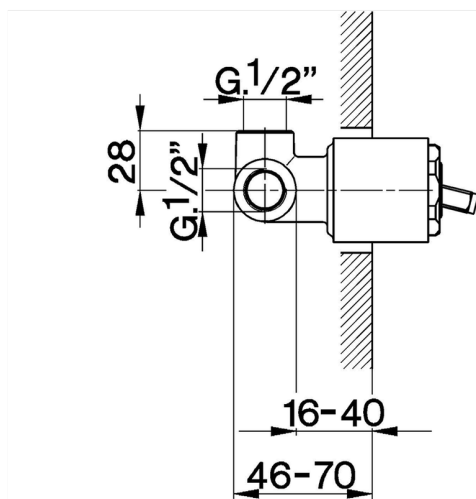

AVAILABLE FINISHINGS

CHARACTERISTICS

Installation	Concealed
Cartridge Spare Parts	ZZ92909000
43 mm Cartridge	
Concealed	1