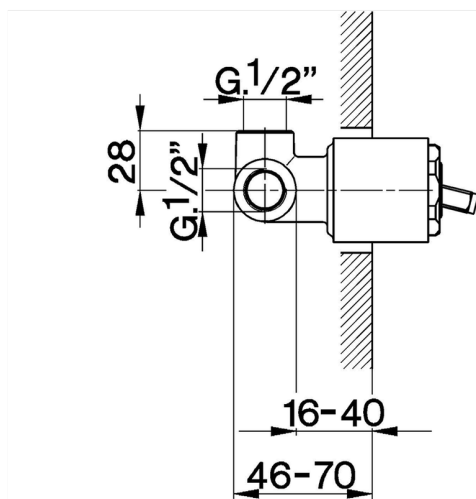

## Concealed single lever shower valve CONCEALED\_ZB002300

MODEL **ZB002300**

Concealed part for 2-outlet mixer, 1/2" Concealed shower mixer, Without trim kit

AVAILABLE FINISHINGS

CHARACTERISTICS

|                        |                   |
|------------------------|-------------------|
| Installation           | <b>Concealed</b>  |
| Cartridge Spare Parts  | <b>ZZ92909000</b> |
| <b>43 mm Cartridge</b> |                   |
| Concealed              | <b>1</b>          |