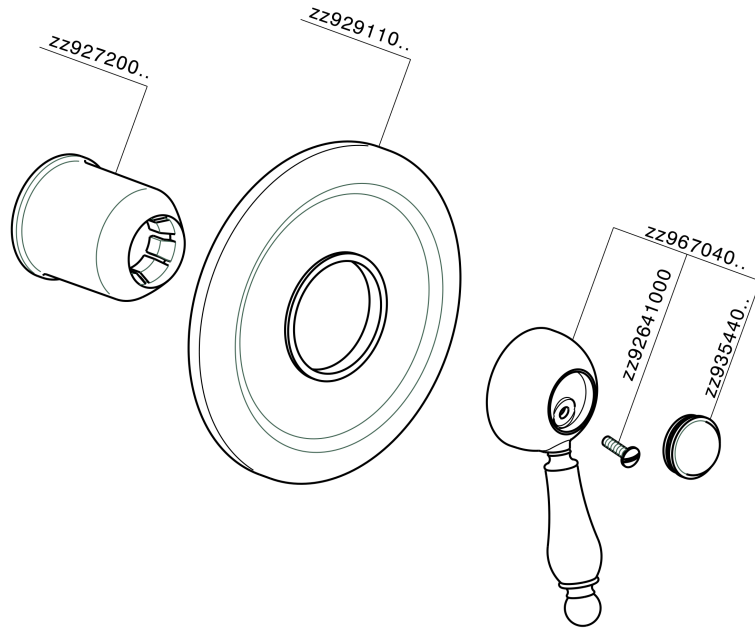

## Exposed part for concealed S.L. shower valve CROISSETTE\_CM003000

MODEL **CM003000**

Exposed part for concealed S.L. shower valve, without concealed part, for item ZB002300

### CHARACTERISTICS

Installation **Concealed**  
 Required concealed parts **ZB002300**

## Exposed part for concealed S.L. shower valve CROISSETTE\_CM003000

CM003000

<https://en.huberitalia.com/exposed-part-for-concealed-s-l-shower-valve-croisette-cm003000>

## Concealed single lever shower valve CONCEALED\_ZB002300

MODEL **ZB002300**

Concealed part for 2-outlet mixer, 1/2" Concealed shower mixer, Without trim kit

AVAILABLE FINISHINGS

CHARACTERISTICS

|                        |                   |
|------------------------|-------------------|
| Installation           | <b>Concealed</b>  |
| Cartridge Spare Parts  | <b>ZZ92909000</b> |
| <b>43 mm Cartridge</b> |                   |
| Concealed              | <b>1</b>          |