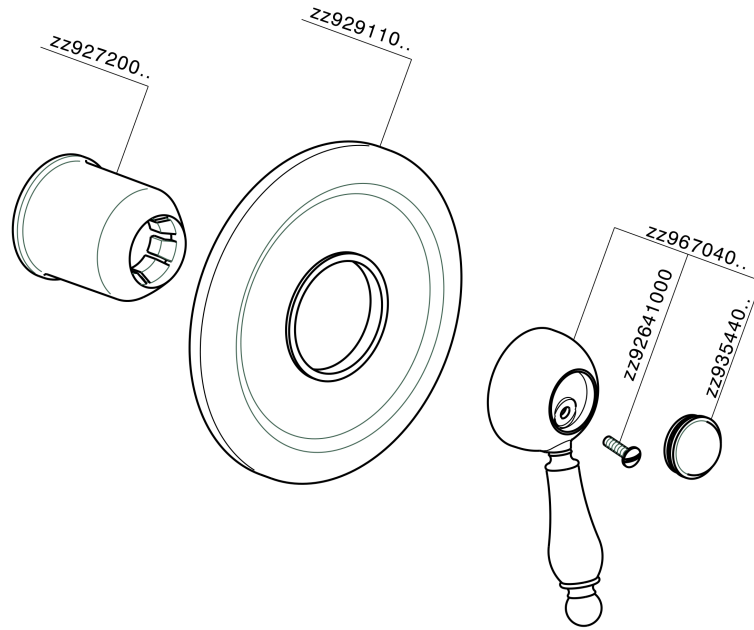

Exposed part for concealed S.L. shower valve CROISSETTE_CM003000

MODEL **CM003000**

Exposed part for concealed S.L. shower valve, without concealed part, for item ZB002300

AVAILABLE FINISHINGS

-  **21** 21 Chrome
-  **27** 27 Old Bronze
-  **2G** 2G Antique Gold
-  **2W** 2W Brushed Gold

CHARACTERISTICS

Installation **Concealed**
 Required concealed parts **ZB002300**

Exposed part for concealed S.L. shower valve CROISSETTE_CM003000

CM003000

<https://en.huberitalia.com/exposed-part-for-concealed-s-l-shower-valve-croisette-cm003000>

Concealed single lever shower valve CONCEALED_ZB002300

MODEL **ZB002300**

Concealed part for 2-outlet mixer, 1/2" Concealed shower mixer, Without trim kit

AVAILABLE FINISHINGS

CHARACTERISTICS

Installation	Concealed
Cartridge Spare Parts	ZZ92909000
43 mm Cartridge	
Concealed	1