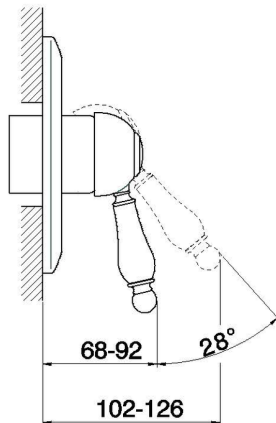

Exposed part for concealed S.L. shower valve CROISSETTE_CM003000

MODEL **CM003000**

Exposed part for concealed S.L. shower valve, without concealed part, for item ZB002300

AVAILABLE FINISHINGS

-  **21** 21 Chrome
-  **27** 27 Old Bronze
-  **2G** 2G Antique Gold
-  **2W** 2W Brushed Gold

CHARACTERISTICS

Installation **Concealed**
 Required concealed parts **ZB002300**

Exposed part for concealed S.L. shower valve CROISSETTE_CM003000

CM003000

<https://en.huberitalia.com/exposed-part-for-concealed-s-l-shower-valve-croisette-cm003000>

Concealed single lever shower valve CONCEALED_ZB002300

MODEL **ZB002300**

Concealed part for 2-outlet mixer, 1/2" Concealed shower mixer, Without trim kit

AVAILABLE FINISHINGS

CHARACTERISTICS

Installation	Concealed
Cartridge Spare Parts	ZZ92909000
43 mm Cartridge	
Concealed	1