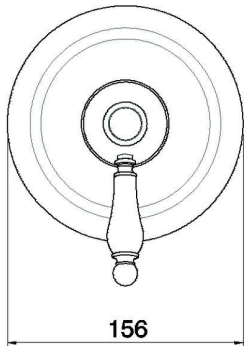

Exposed part for concealed S.L. shower valve CROISSETTE_CM003000

MODEL **CM003000**

Exposed part for concealed S.L. shower valve, without concealed part, for item ZB002300

AVAILABLE FINISHINGS

-  **21** 21 Chrome
-  **27** 27 Old Bronze
-  **2G** 2G Antique Gold
-  **2W** 2W Brushed Gold

CHARACTERISTICS

Installation **Concealed**
 Required concealed parts **ZB002300**

Exposed part for concealed S.L. shower valve CROISSETTE_CM003000

CM003000

<https://en.huberitalia.com/exposed-part-for-concealed-s-l-shower-valve-croisette-cm003000>

Concealed single lever shower valve CONCEALED_ZB002300

MODEL **ZB002300**

Concealed part for 2-outlet mixer, 1/2" Concealed shower mixer, Without trim kit

AVAILABLE FINISHINGS

CHARACTERISTICS

Installation	Concealed
Cartridge Spare Parts	ZZ92909000
43 mm Cartridge	
Concealed	1