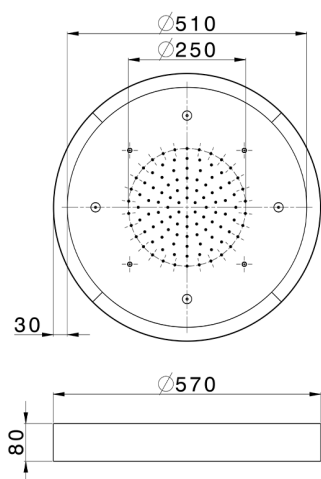

Ø 570 mm Chromotherapy Ceiling showerhead ZEN_ZS1C0175

MODEL **ZS1C0175**

Ø 570 mm Chromotherapy Ceiling showerhead, with white cover, rain, spraying and chromotherapy functions, built-in control included, Stainless Steel AISI 304