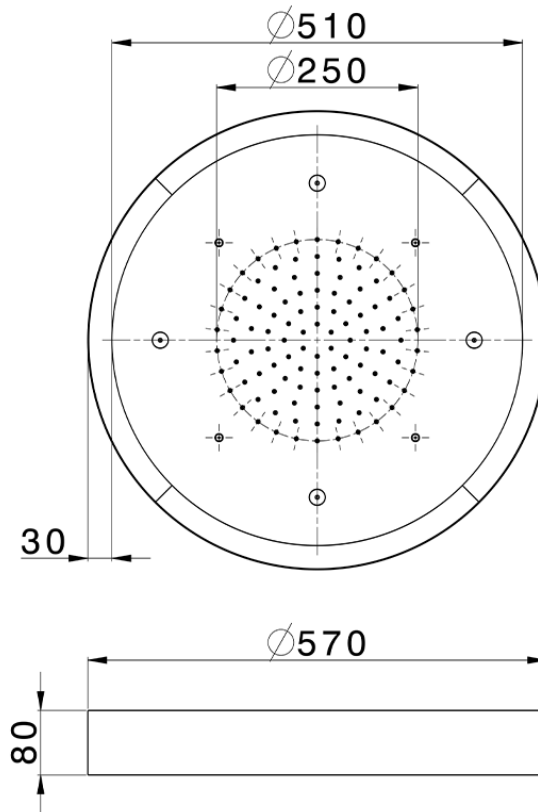

Ø 570 mm Chromotherapy Ceiling showerhead ZEN_ZS1C0175

ZS1C0175

<https://en.huberitalia.com/o-570-mm-chromotherapy-ceiling-showerhead-zen-zs1c0175>

2024-11-15