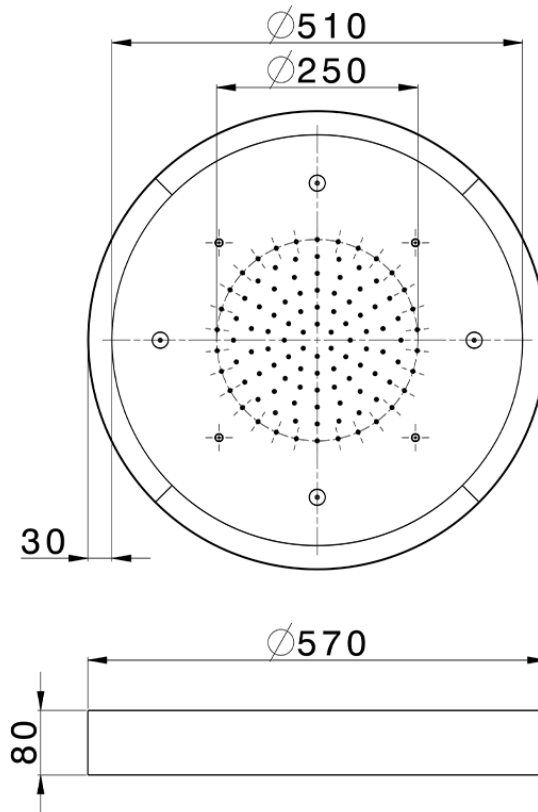

## Ø 570 mm Chromotherapy Ceiling showerhead ZEN\_ZS1C0175

ZS1C0175

<https://en.huberitalia.com/o-570-mm-chromotherapy-ceiling-showerhead-zen-zs1c0175>

2024-11-15