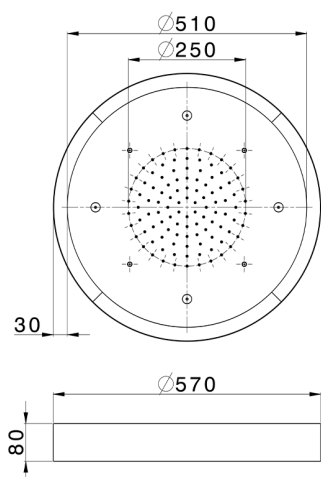

## Ø 570 mm Chromotherapy Ceiling showerhead ZEN\_ZS1C0175

MODEL **ZS1C0175**

Ø 570 mm Chromotherapy Ceiling showerhead, with white cover, rain, spraying and chromotherapy functions, built-in control included, Stainless Steel AISI 304