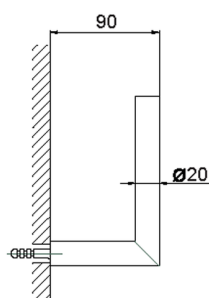

Toilet paper holder reserve BATHROOM ACCESSORIES_SI090410

MODEL **SI090410**

Toilet paper holder reserve

AVAILABLE FINISHINGS

-  **21** 21 Chrome
-  **2B** 2B Polished Nickel
-  **2F** 2F Brushed Nickel
-  **2P** 2P Rose Gold
-  **2Q** 2Q Black Titanium
-  **40** 40 Matt Black
-  **4Q** 4Q Matt White

CHARACTERISTICS

Toilet paper holder reserve BATHROOM ACCESSORIES_SI090410

SI090410

<https://en.huberitalia.com/toilet-paper-holder-reserve-bathroom-accessories-si090410>

2024-12-04