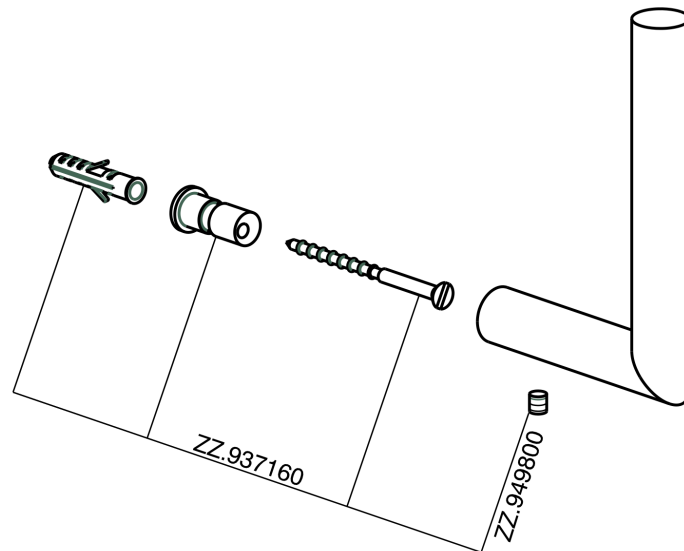

Toilet paper holder reserve BATHROOM ACCESSORIES_SI090410

MODEL **SI090410**

Toilet paper holder reserve

AVAILABLE FINISHINGS

-  **21** 21 Chrome
-  **2B** 2B Polished Nickel
-  **2F** 2F Brushed Nickel
-  **2P** 2P Rose Gold
-  **2Q** 2Q Black Titanium
-  **40** 40 Matt Black
-  **4Q** 4Q Matt White

CHARACTERISTICS

Toilet paper holder reserve BATHROOM ACCESSORIES_SI090410

SI090410

<https://en.huberitalia.com/toilet-paper-holder-reserve-bathroom-accessories-si090410>

2024-12-04