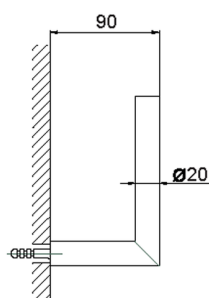

## Toilet paper holder reserve BATHROOM ACCESSORIES\_SI090410

MODEL **SI090410**

Toilet paper holder reserve