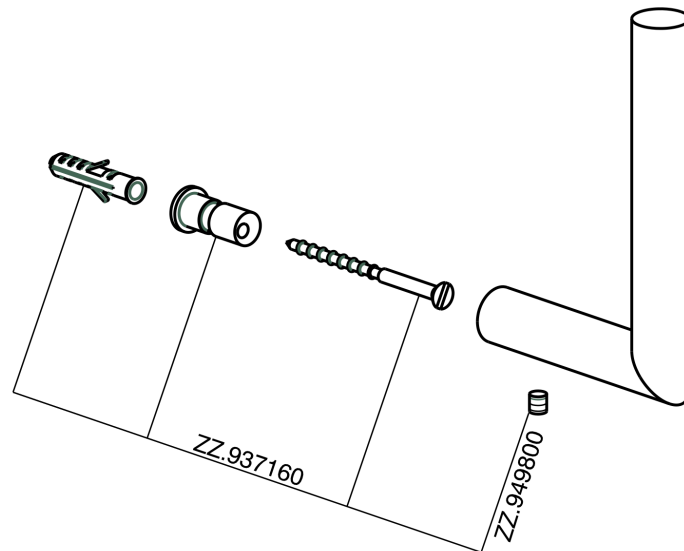

Toilet paper holder reserve BATHROOM ACCESSORIES_SI090410

SI090410

<https://en.huberitalia.com/toilet-paper-holder-reserve-bathroom-accessories-si090410>

2024-12-22