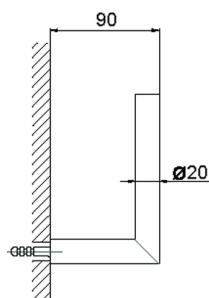

Toilet paper holder reserve BATHROOM ACCESSORIES_SI090410

MODEL **SI090410**

Toilet paper holder reserve

AVAILABLE FINISHINGS

-  **21** 21 Chrome
-  **2B** 2B Polished Nickel
-  **2F** 2F Brushed Nickel
-  **2P** 2P Rose Gold
-  **2Q** 2Q Black Titanium
-  **40** 40 Matt Black
-  **4Q** 4Q Matt White

CHARACTERISTICS

Toilet paper holder reserve BATHROOM ACCESSORIES_SI090410

SI090410

<https://en.huberitalia.com/toilet-paper-holder-reserve-bathroom-accessories-si090410>

2024-12-22