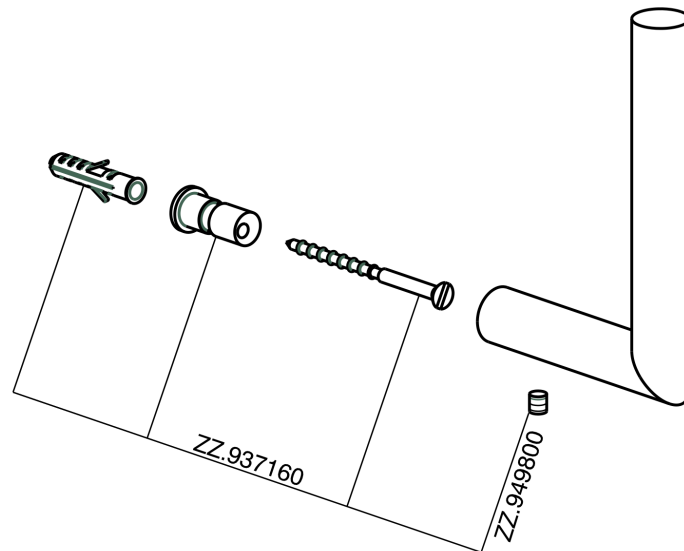

Toilet paper holder reserve BATHROOM ACCESSORIES_SI090410

MODEL **SI090410**

Toilet paper holder reserve

AVAILABLE FINISHINGS

-  **21** 21 Chrome
-  **2B** 2B Polished Nickel
-  **2F** 2F Brushed Nickel
-  **2P** 2P Rose Gold
-  **2Q** 2Q Black Titanium
-  **40** 40 Matt Black
-  **4Q** 4Q Matt White

CHARACTERISTICS

Toilet paper holder reserve BATHROOM ACCESSORIES_SI090410

SI090410

<https://en.huberitalia.com/toilet-paper-holder-reserve-bathroom-accessories-si090410>

2024-12-22