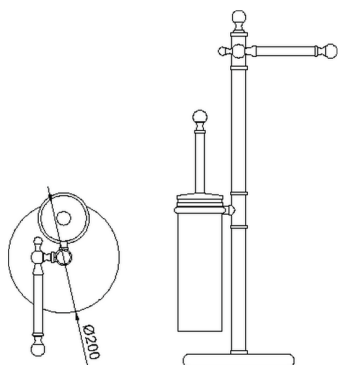

Standing set CROISSETTE_4044.01H.

MODEL **4044.01H.**

Standing set, w/Toilet Roll Holder & Toilet Brush Holder

AVAILABLE FINISHINGS

-  **AC** AC Satin Brushed Nickel
-  **BA** BA Old Bronze
-  **CR** CR Chrome
-  **2W** 2W Brushed Gold