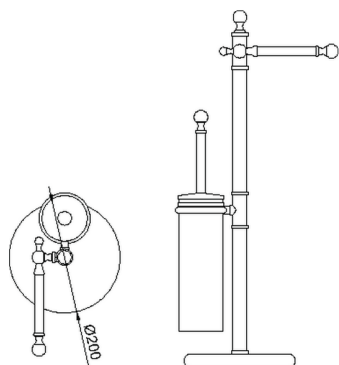

Standing set CROISSETTE_4044.01H.

MODEL **4044.01H.**

Standing set, w/Toilet Roll Holder & Toilet Brush Holder

AVAILABLE FINISHINGS

-  **AC** AC Satin Brushed Nickel
-  **BA** BA Old Bronze
-  **CR** CR Chrome
-  **2W** 2W Brushed Gold