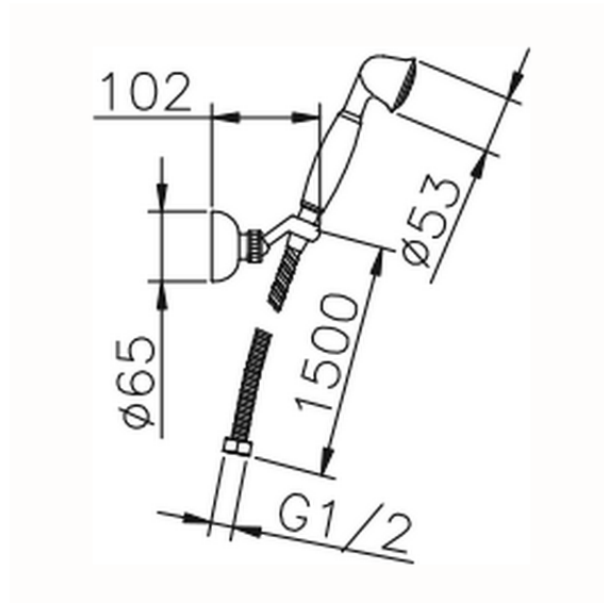

Croisette showerset SHOWER_63.07H.

63.07H.

<https://en.huberitalia.com/croisette-showerset-shower-63-07h>

2024-09-19