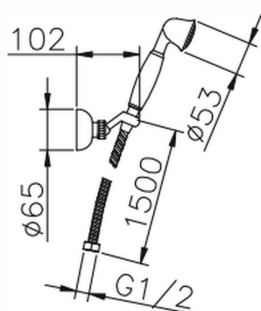

Croisette showerset SHOWER_63.07H.

MODEL **63.07H.**

Croisette showerset, wall mounted adjustable handshower bracket, 53 mm Brass One Spray handshower, 150 cm Brass flexible hose

AVAILABLE FINISHINGS

-  **AG** AG Antique Gold
-  **BA** BA Old Bronze
-  **CR** CR Chrome
-  **2W** 2W Brushed Gold