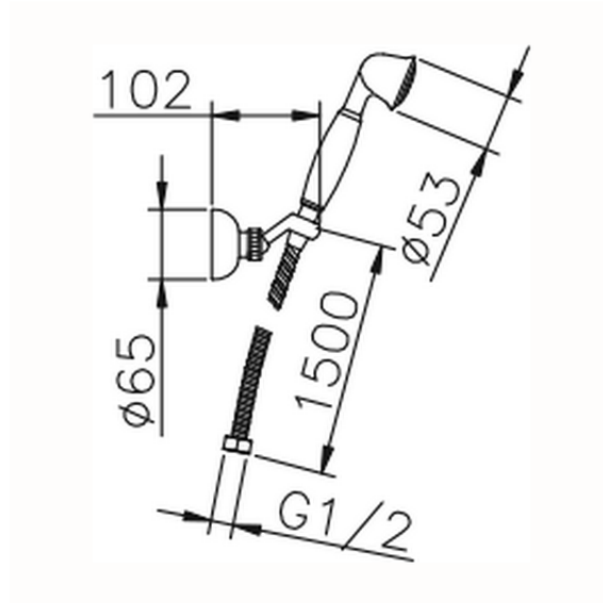

Croisette showerset SHOWER_63.07H.

63.07H.

<https://en.huberitalia.com/croisette-showerset-shower-63-07h>

2024-09-19