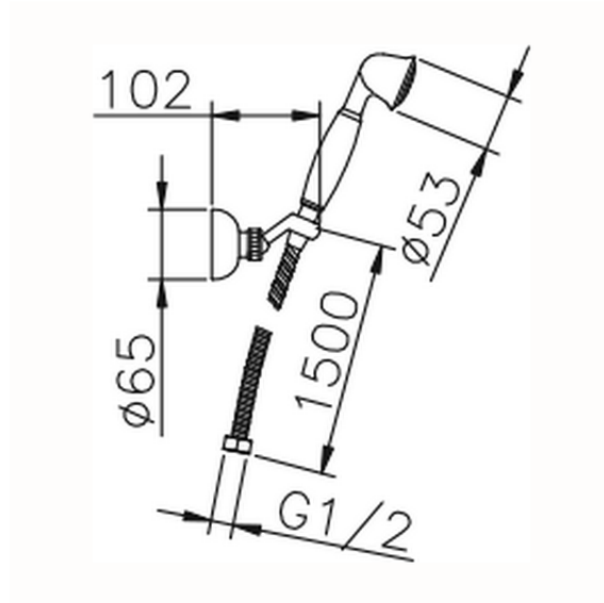

Croisette showerset SHOWER_63.07H.

63.07H.

<https://en.huberitalia.com/croisette-showerset-shower-63-07h>

2024-09-19