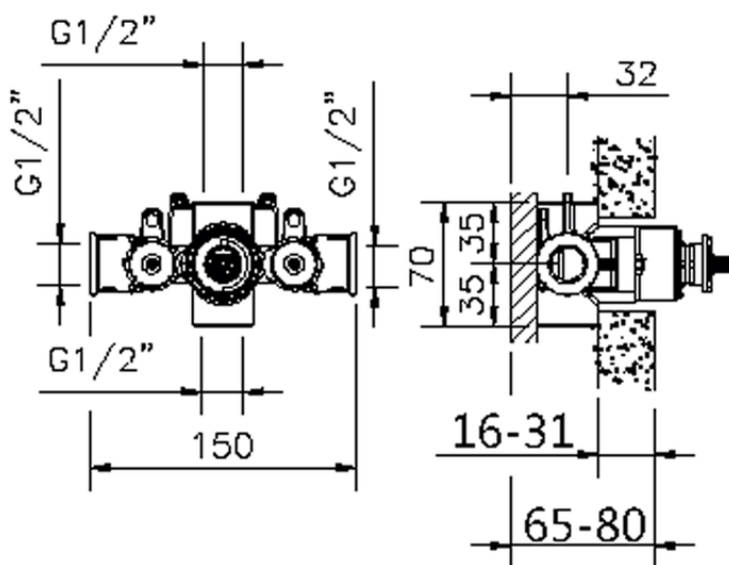

Exposed part for concealed thermo shower valve SUITE_SU007200

SU007200

<https://en.huberitalia.com/exposed-part-for-concealed-thermo-shower-valve-suite-su007200>

Piastra/Plate/Plaque/Platte/Placa

2-3mm: XX 25-40 YY 76-91

10mm: XX 16-31 YY 65-80

ZB007221

<https://en.huberitalia.com/3-4-concealed-thermostatic-shower-valve-concealed-zb007221>

ZB007201

<https://en.huberitalia.com/1-2-concealed-thermostatic-shower-valve-concealed-zb007201>