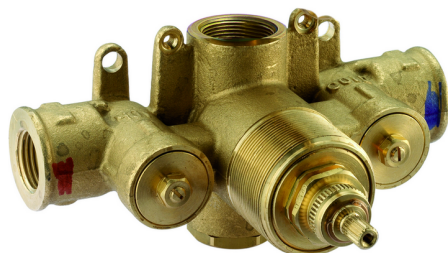

-  **21** 21 Chrome
-  **40** 40 Matt Black
-  **2F** 2F Brushed Nickel
-  **2W** 2W Brushed Gold

CHARACTERISTICS

Installation **Concealed**
 Required concealed parts **ZB007221**
ZB007201

Thermostatic

The Huber thermostatic is your personal water manager, helping you to handle, control and save water and energy.

3/4" Concealed thermostatic shower valve CONCEALED_ZB007221

MODEL **ZB007221**

3/4" Concealed thermostatic valve, without
Stopvalve, without trim kit

AVAILABLE FINISHINGS

CHARACTERISTICS

Installation	Concealed
Cartridge Spare Parts	23.51A.HF
HF Thermostatic Valve	
Concealed	1

1/2" Concealed thermostatic shower valve CONCEALED_ZB007201

MODEL **ZB007201**

1/2" Concealed thermostatic shower valve, without Stopvalve, without trim kit

AVAILABLE FINISHINGS

04 04 Without finishing

CHARACTERISTICS

Installation **Concealed**

Cartridge Spare Parts **24.04A.PP**

8x20 Plus P Thermostatic Valve

Concealed **1**

Thermostatic

The Huber thermostatic is your personal water manager, helping you to handle, control and save water and energy.