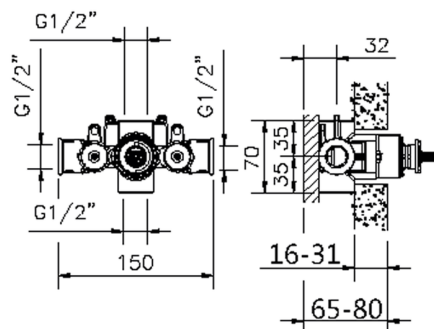

Thermostatic

The Huber thermostatic is your personal water manager, helping you to handle, control and save water and energy.

2026-06-10