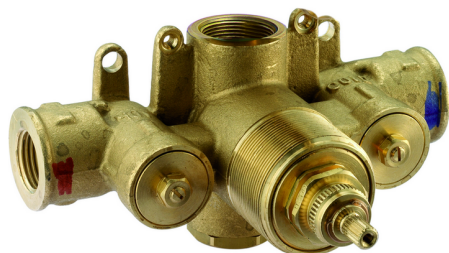

-  **21** 21 Chrome
-  **40** 40 Matt Black
-  **2F** 2F Brushed Nickel
-  **2W** 2W Brushed Gold

CHARACTERISTICS

Installation **Concealed**
 Required concealed parts **ZB007221**
ZB007201

Thermostatic

The Huber thermostatic is your personal water manager, helping you to handle, control and save water and energy.

3/4" Concealed thermostatic shower valve CONCEALED_ZB007221

MODEL **ZB007221**

3/4" Concealed thermostatic valve, without
Stopvalve, without trim kit

AVAILABLE FINISHINGS

CHARACTERISTICS

Installation	Concealed
Cartridge Spare Parts	23.51A.HF
HF Thermostatic Valve	
Concealed	1

Piastra/Plate/Plaque/Platte/Placa
2-3mm: XX 25-40 YY 76-91
10mm: XX 16-31 YY 65-80

Thermostatic

The Huber thermostatic is your personal water manager, helping you to handle, control and save water and energy.

1/2" Concealed thermostatic shower valve CONCEALED_ZB007201

MODEL **ZB007201**

1/2" Concealed thermostatic shower valve, without Stopvalve, without trim kit

AVAILABLE FINISHINGS

 **04** 04 Without finishing