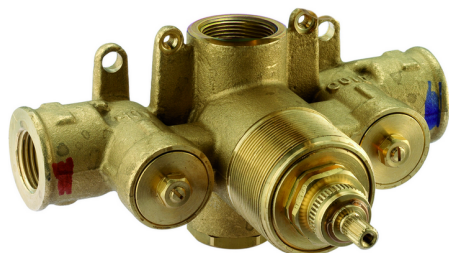

-  **21** 21 Chrome
-  **40** 40 Matt Black
-  **2F** 2F Brushed Nickel
-  **2W** 2W Brushed Gold

CHARACTERISTICS

Installation **Concealed**
 Required concealed parts **ZB007221**
ZB007201

Thermostatic

The Huber thermostatic is your personal water manager, helping you to handle, control and save water and energy.

3/4" Concealed thermostatic shower valve CONCEALED_ZB007221

MODEL **ZB007221**

3/4" Concealed thermostatic valve, without
Stopvalve, without trim kit

AVAILABLE FINISHINGS

CHARACTERISTICS

Installation	Concealed
Cartridge Spare Parts	23.51A.HF
HF Thermostatic Valve	
Concealed	1

Piastra/Plate/Plaque/Platte/Placa
 2-3mm: XX 25-40 YY 76-91
 10mm: XX 16-31 YY 65-80

Thermostatic

The Huber thermostatic is your personal water manager, helping you to handle, control and save water and energy.

1/2" Concealed thermostatic shower valve CONCEALED_ZB007201

MODEL **ZB007201**

1/2" Concealed thermostatic shower valve, without Stopvalve, without trim kit

AVAILABLE FINISHINGS

 **04** 04 Without finishing