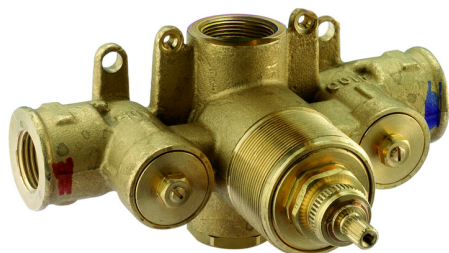

Exposed part for concealed thermo shower valve SUITE_SU007200

MODEL **SU007200**

Exposed part for concealed thermo shower valve, without stop valve, without concealed part, for items ZB007201-ZB007221

AVAILABLE FINISHINGS

-  **21** 21 Chrome
-  **40** 40 Matt Black
-  **2F** 2F Brushed Nickel
-  **2W** 2W Brushed Gold

CHARACTERISTICS

Installation **Concealed**
 Required concealed parts **ZB007221**
ZB007201

Thermostatic

The Huber thermostatic is your personal water manager, helping you to handle, control and save water and energy.

3/4" Concealed thermostatic shower valve CONCEALED_ZB007221

MODEL **ZB007221**

3/4" Concealed thermostatic valve, without Stopvalve, without trim kit

AVAILABLE FINISHINGS

CHARACTERISTICS

Installation	Concealed
Cartridge Spare Parts	23.51A.HF
HF Thermostatic Valve	
Concealed	1

1/2" Concealed thermostatic shower valve CONCEALED_ZB007201

MODEL **ZB007201**

1/2" Concealed thermostatic shower valve, without Stopvalve, without trim kit

AVAILABLE FINISHINGS

CHARACTERISTICS

Installation **Concealed**