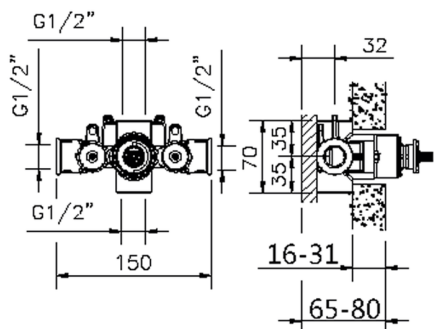

Thermostatic

The Huber thermostatic is your personal water manager, helping you to handle, control and save water and energy.

2026-05-25