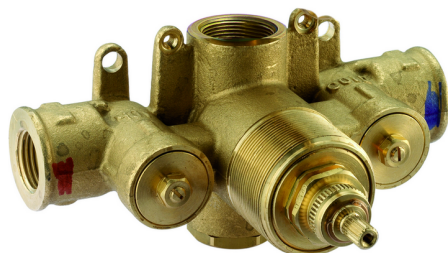

Exposed part for concealed thermo shower valve SUITE_SU007200

MODEL **SU007200**

Exposed part for concealed thermo shower valve, without stop valve, without concealed part, for items ZB007201-ZB007221

AVAILABLE FINISHINGS

-  **21** 21 Chrome
-  **40** 40 Matt Black
-  **2F** 2F Brushed Nickel
-  **2W** 2W Brushed Gold

CHARACTERISTICS

Installation **Concealed**
 Required concealed parts **ZB007221**
ZB007201

Thermostatic

The Huber thermostatic is your personal water manager, helping you to handle, control and save water and energy.

3/4" Concealed thermostatic shower valve CONCEALED_ZB007221

MODEL **ZB007221**

3/4" Concealed thermostatic valve, without Stopvalve, without trim kit

AVAILABLE FINISHINGS

CHARACTERISTICS

Installation	Concealed
Cartridge Spare Parts	23.51A.HF
HF Thermostatic Valve	
Concealed	1

1/2" Concealed thermostatic shower valve CONCEALED_ZB007201

MODEL **ZB007201**

1/2" Concealed thermostatic shower valve, without Stopvalve, without trim kit

AVAILABLE FINISHINGS

CHARACTERISTICS

Installation **Concealed**