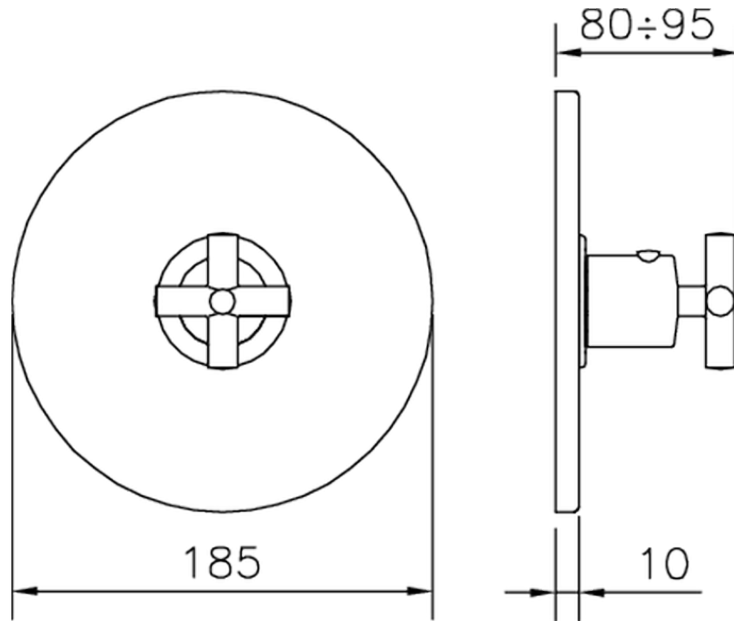

## Exposed part for concealed thermo shower valve SUITE\_SU007200

SU007200

<https://en.huberitalia.com/exposed-part-for-concealed-thermo-shower-valve-suite-su007200>

Piastra/Plate/Plaque/Platte/Placa

2-3mm: XX 25-40 YY 76-91

10mm: XX 16-31 YY 65-80

ZB007221

<https://en.huberitalia.com/3-4-concealed-thermostatic-shower-valve-concealed-zb007221>

ZB007201

<https://en.huberitalia.com/1-2-concealed-thermostatic-shower-valve-concealed-zb007201>