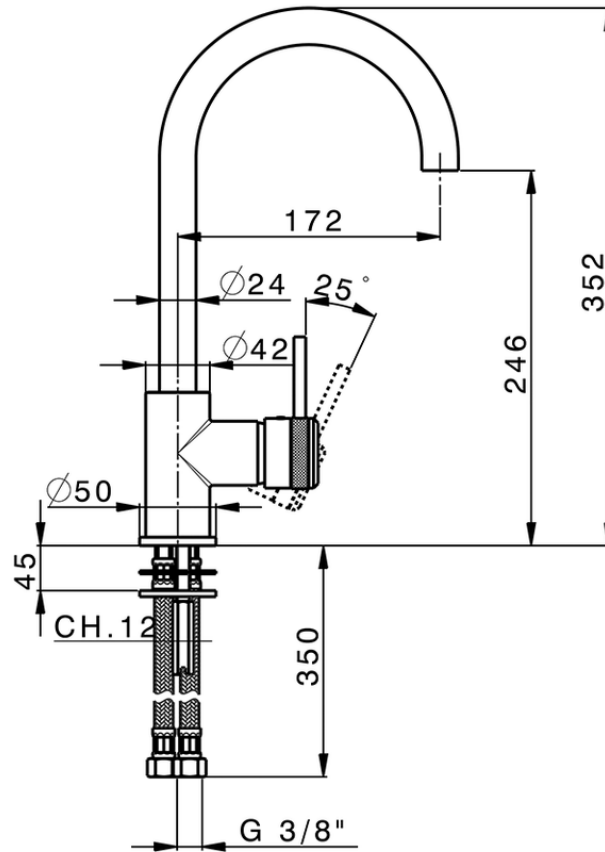

Single lever sink mixer Energysave CHRONOS\_CR000535

CR000535

<https://en.huberitalia.com/single-lever-sink-mixer-energysave-chronos-cr000535>

2026-05-01