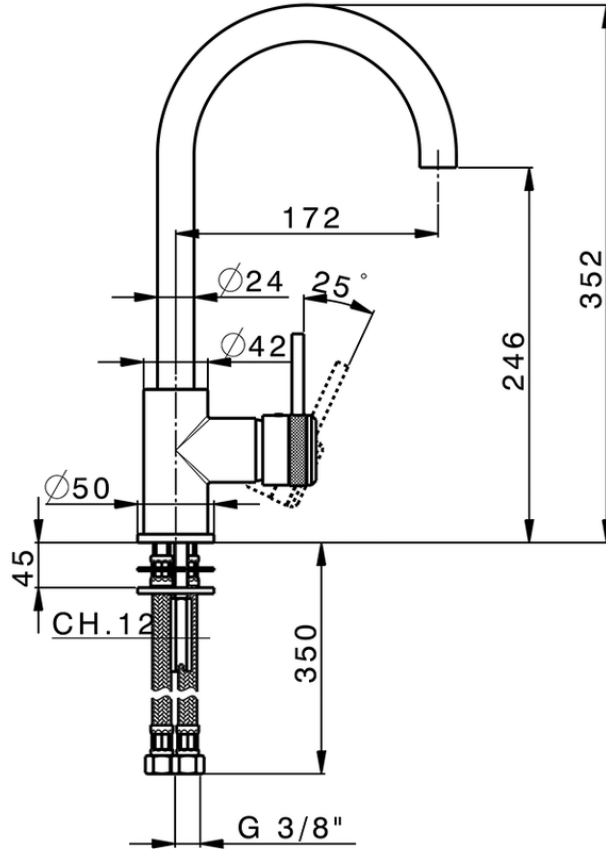

Single lever sink mixer Energysave CHRONOS_CR000535

CR000535

<https://en.huberitalia.com/single-lever-sink-mixer-energysave-chronos-cr000535>

2026-06-26