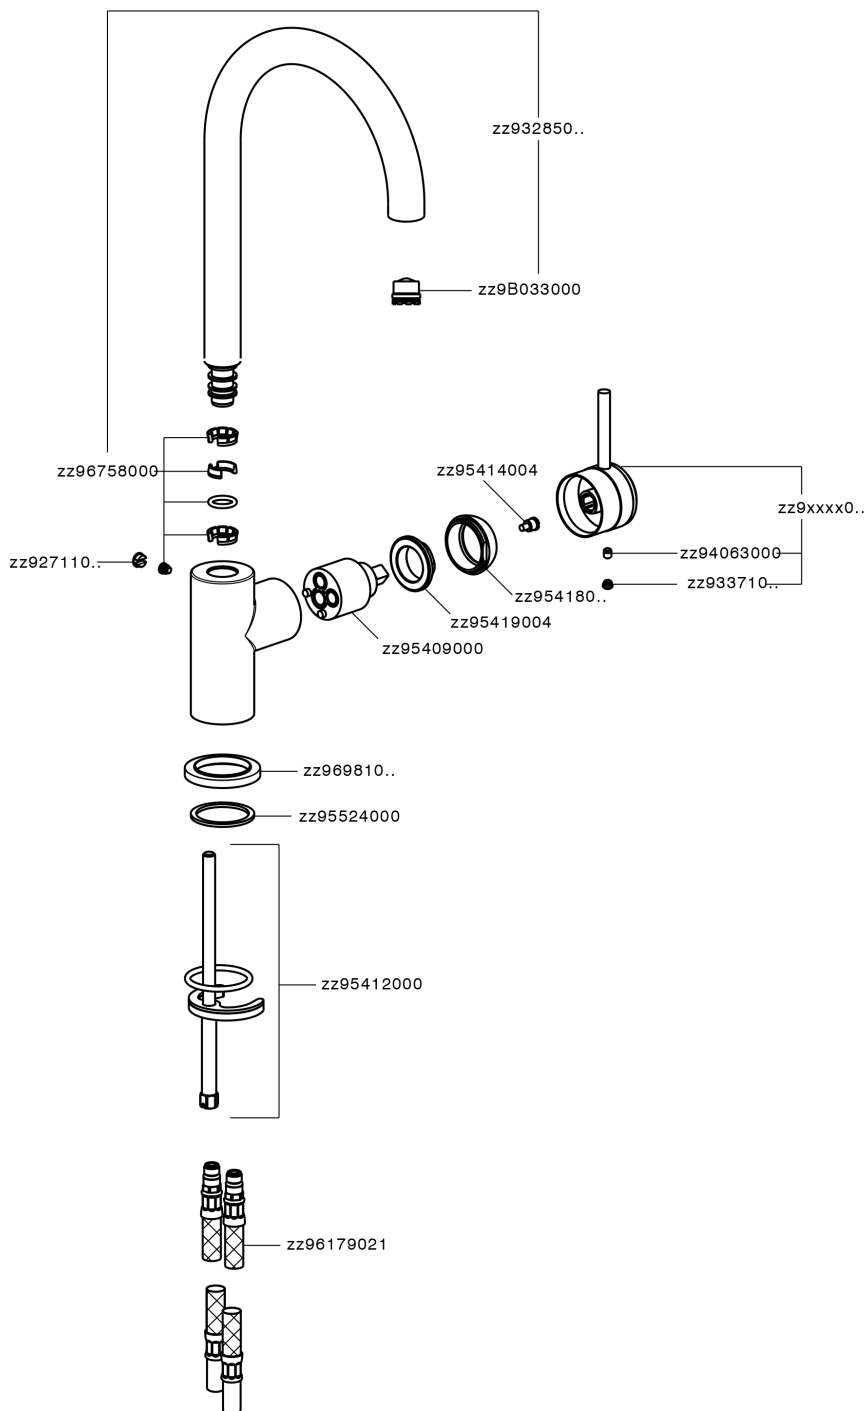

Single lever sink mixer Energysave CHRONOS_CR000535

CR000535

<https://en.huberitalia.com/single-lever-sink-mixer-energysave-chronos-cr000535>

2026-06-22