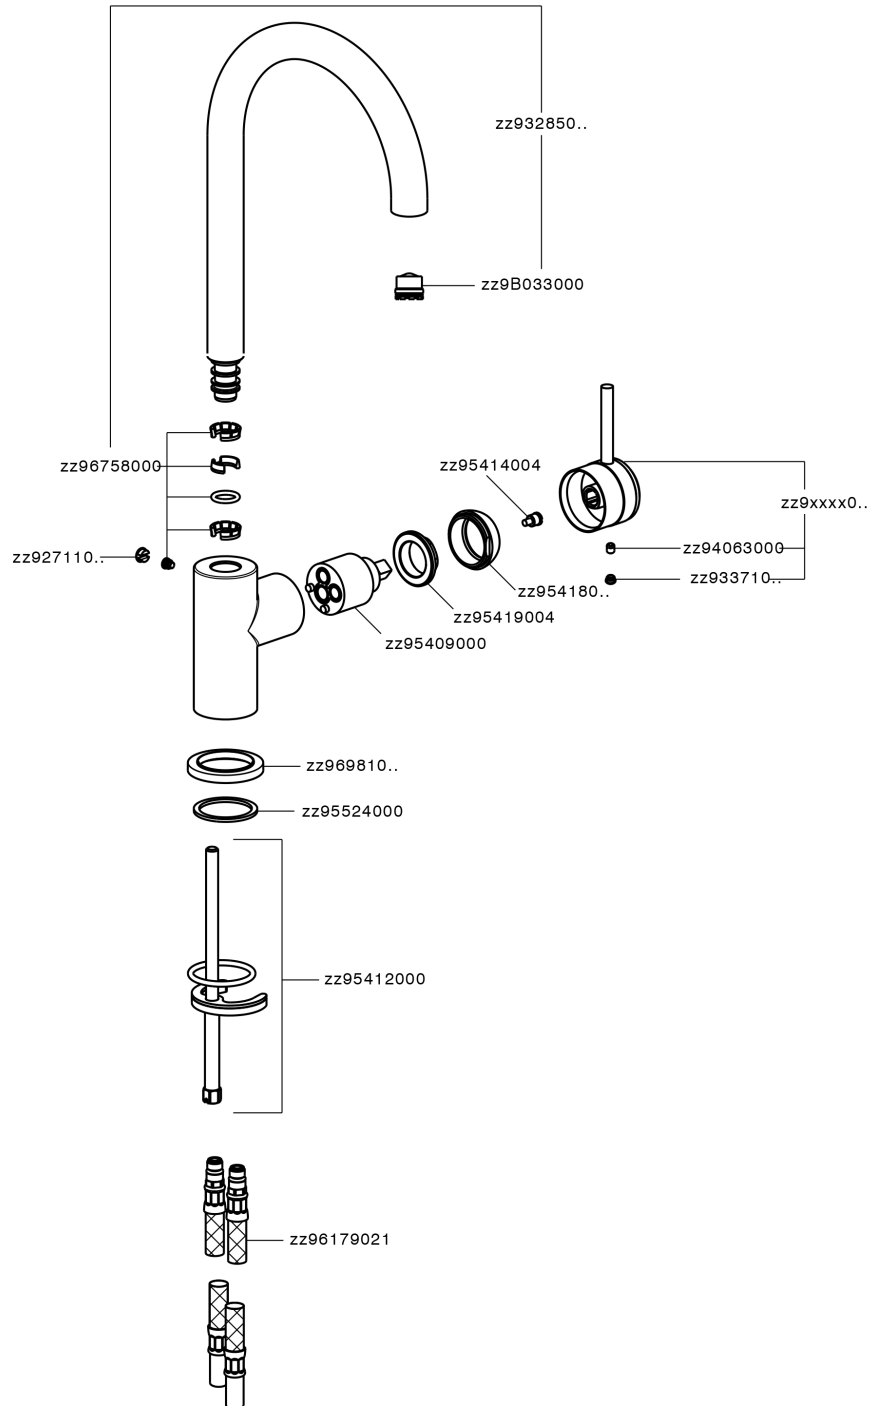

Single lever sink mixer Energysave CHRONOS_CR000535

MODEL **CR000535**

Single lever sink mixer Energysave,swivel spout,G.3/8" stainless steel flexible hoses

AVAILABLE FINISHINGS

-  **21** 21 Chrome
-  **2F** 2F Brushed Nickel
-  **2Q** 2Q Black Titanium

CHARACTERISTICS

Cartridge Spare Parts **ZZ95409000**

35 mm Cartridge

EcoStop

EcoStop feature limits water flow to approximately 50% of maximum output with one point of resistance on setting. Push slightly past the middle stop only when full water output is required. This will save water up to 50%.

EnergySave

Thanks to the EnergySave device, only cold water will be drawn if the lever is operated in the central position, so that the water heater will not be engaged and no hot water wasted, leading to considerable savings in energy and costs. The temperature can be adjusted by rotating the lever to the left, until the desired temperature is reached.

Single lever sink mixer Energysave CHRONOS_CR000535

CR000535

<https://en.huberitalia.com/single-lever-sink-mixer-energysave-chronos-cr000535>

2026-05-26