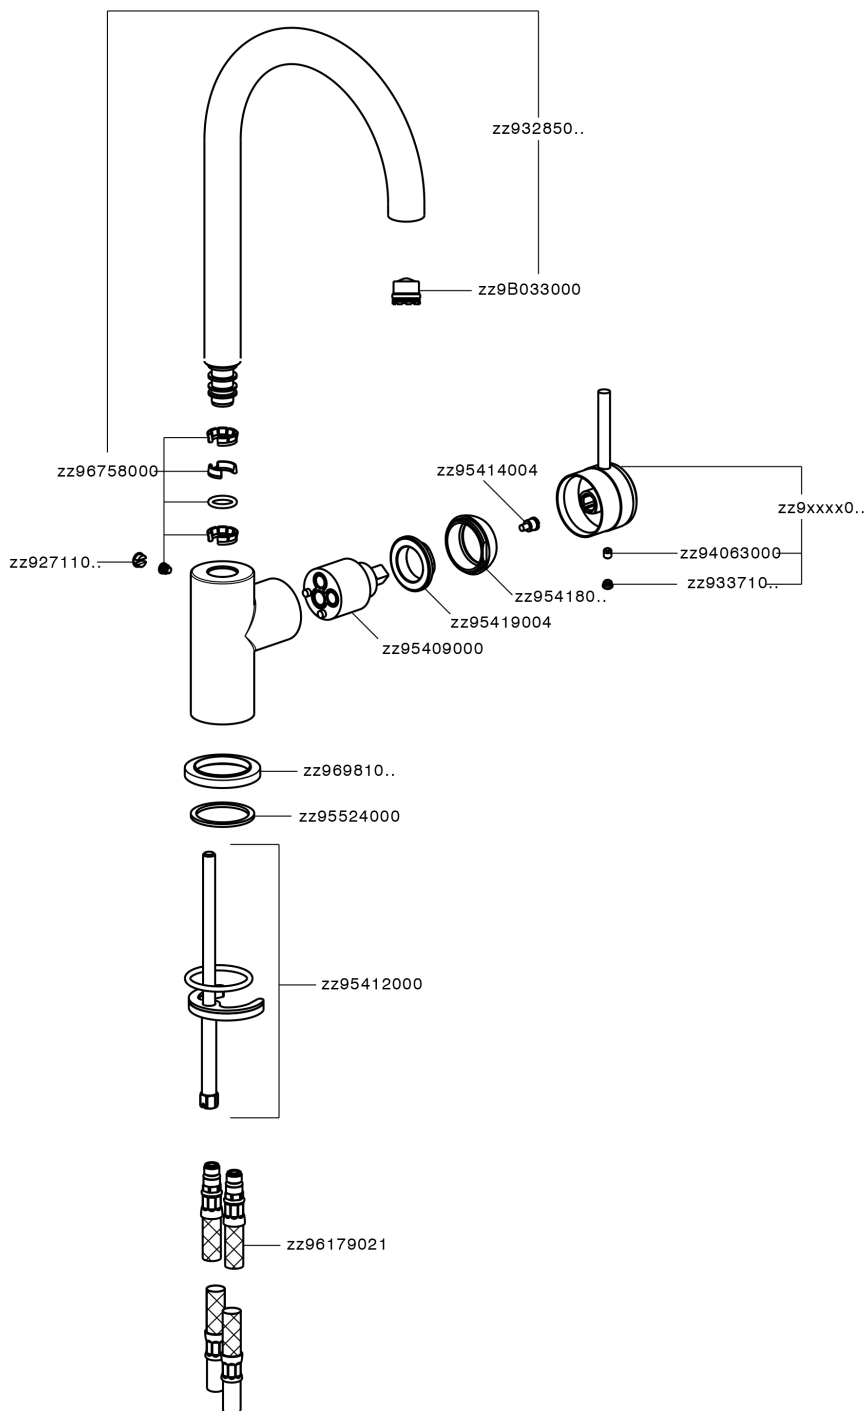

Single lever sink mixer Energysave CHRONOS_CR000535

MODEL **CR000535**

Single lever sink mixer Energysave,swivel spout,G.3/8" stainless steel flexible hoses

AVAILABLE FINISHINGS

-  **21** 21 Chrome
-  **2F** 2F Brushed Nickel
-  **2Q** 2Q Black Titanium

CHARACTERISTICS

Cartridge Spare Parts **ZZ95409000**

35 mm Cartridge

EcoStop

EcoStop feature limits water flow to approximately 50% of maximum output with one point of resistance on setting. Push slightly past the middle stop only when full water output is required. This will save water up to 50%.

EnergySave

Thanks to the EnergySave device, only cold water will be drawn if the lever is operated in the central position, so that the water heater will not be engaged and no hot water wasted, leading to considerable savings in energy and costs. The temperature can be adjusted by rotating the lever to the left, until the desired temperature is reached.

Single lever sink mixer Energysave CHRONOS_CR000535

CR000535

<https://en.huberitalia.com/single-lever-sink-mixer-energysave-chronos-cr000535>

2026-05-01