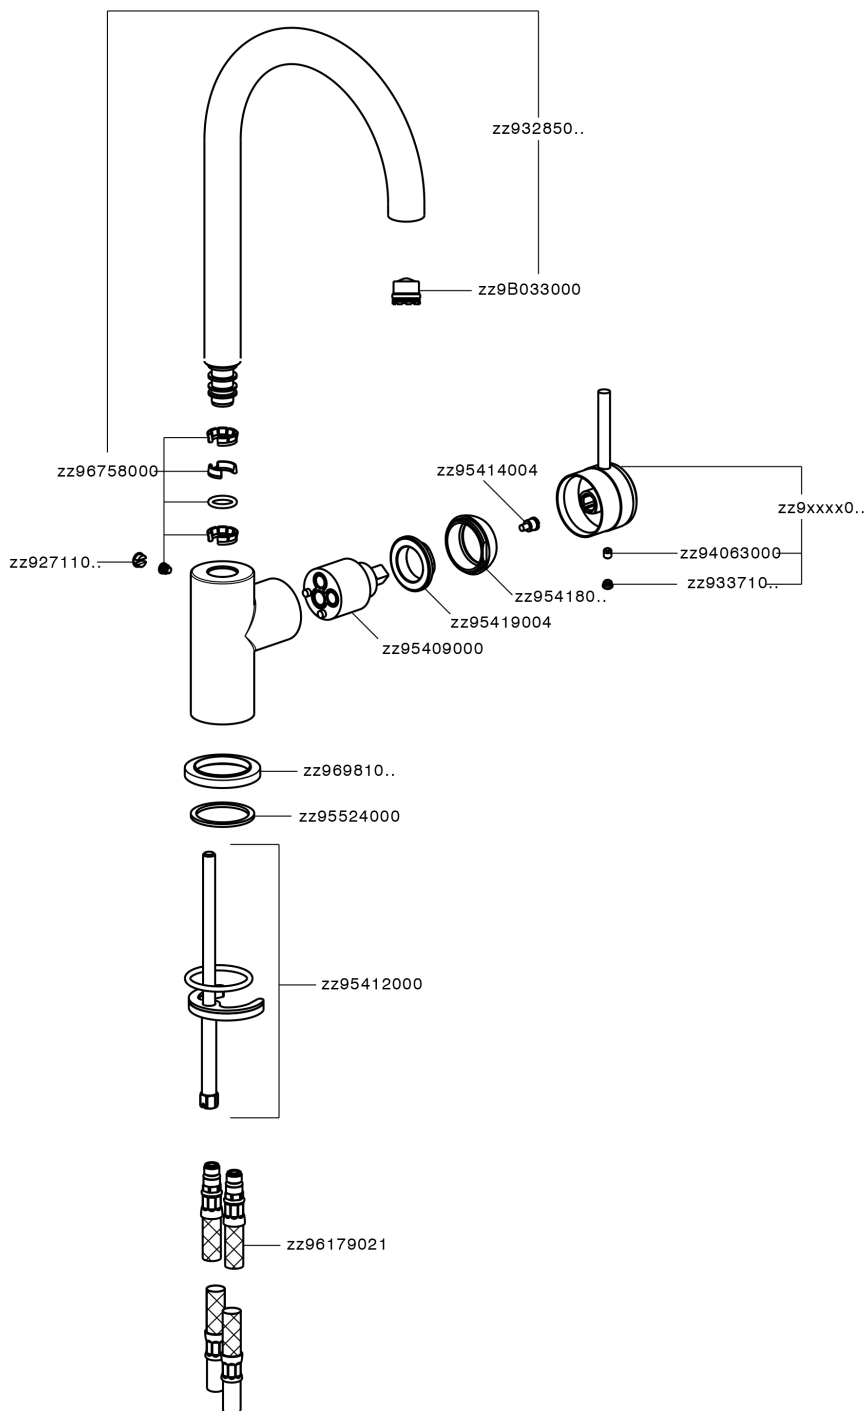

Single lever sink mixer Energysave CHRONOS_CR000535

MODEL **CR000535**

Single lever sink mixer Energysave,swivel spout,G.3/8" stainless steel flexible hoses

AVAILABLE FINISHINGS

-  **21** 21 Chrome
-  **2F** 2F Brushed Nickel
-  **2Q** 2Q Black Titanium

CHARACTERISTICS

Cartridge Spare Parts **ZZ95409000**

35 mm Cartridge

EcoStop

EcoStop feature limits water flow to approximately 50% of maximum output with one point of resistance on setting. Push slightly past the middle stop only when full water output is required. This will save water up to 50%.

EnergySave

Thanks to the EnergySave device, only cold water will be drawn if the lever is operated in the central position, so that the water heater will not be engaged and no hot water wasted, leading to considerable savings in energy and costs. The temperature can be adjusted by rotating the lever to the left, until the desired temperature is reached.

Single lever sink mixer Energysave CHRONOS_CR000535

CR000535

<https://en.huberitalia.com/single-lever-sink-mixer-energysave-chronos-cr000535>

2026-06-26