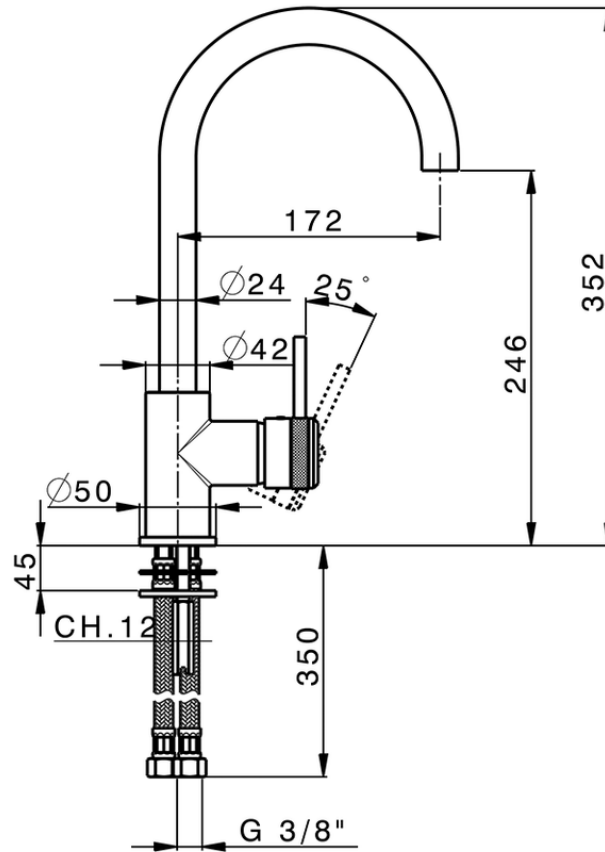

Single lever sink mixer Energysave CHRONOS\_CR000535

CR000535

<https://en.huberitalia.com/single-lever-sink-mixer-energysave-chronos-cr000535>

2026-04-05