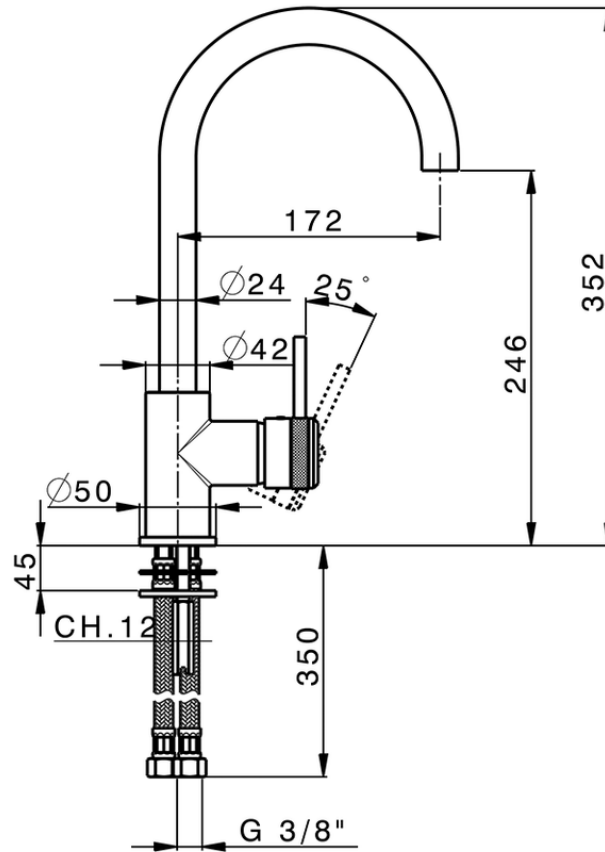

Single lever sink mixer Energysave CHRONOS_CR000535

CR000535

<https://en.huberitalia.com/single-lever-sink-mixer-energysave-chronos-cr000535>

2026-06-26