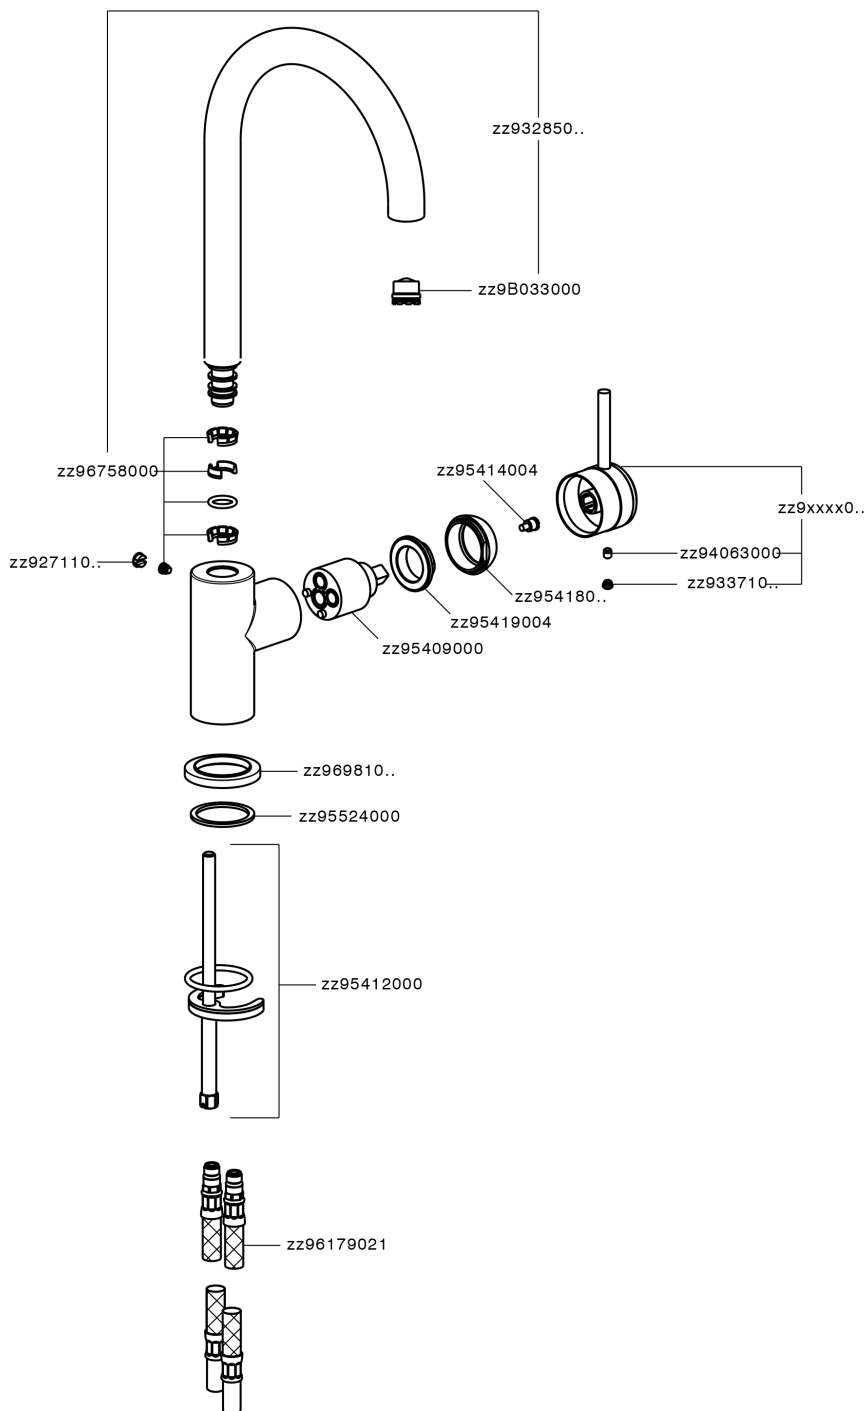

Single lever sink mixer Energysave CHRONOS_CR000535

CR000535

<https://en.huberitalia.com/single-lever-sink-mixer-energysave-chronos-cr000535>

2026-04-06