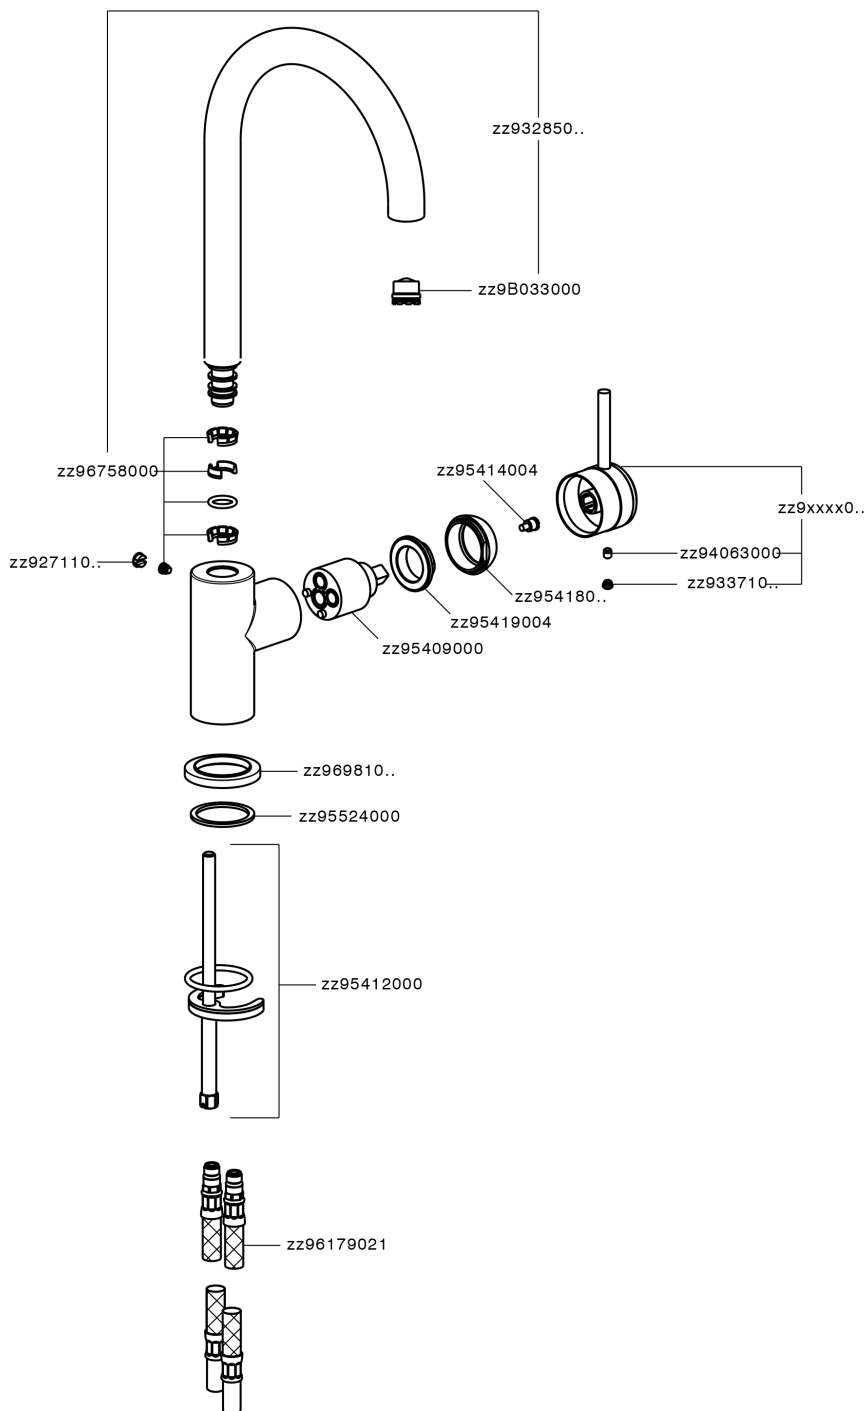

## Single lever sink mixer Energysave CHRONOS\_CR000535

CR000535

<https://en.huberitalia.com/single-lever-sink-mixer-energysave-chronos-cr000535>

2026-04-06