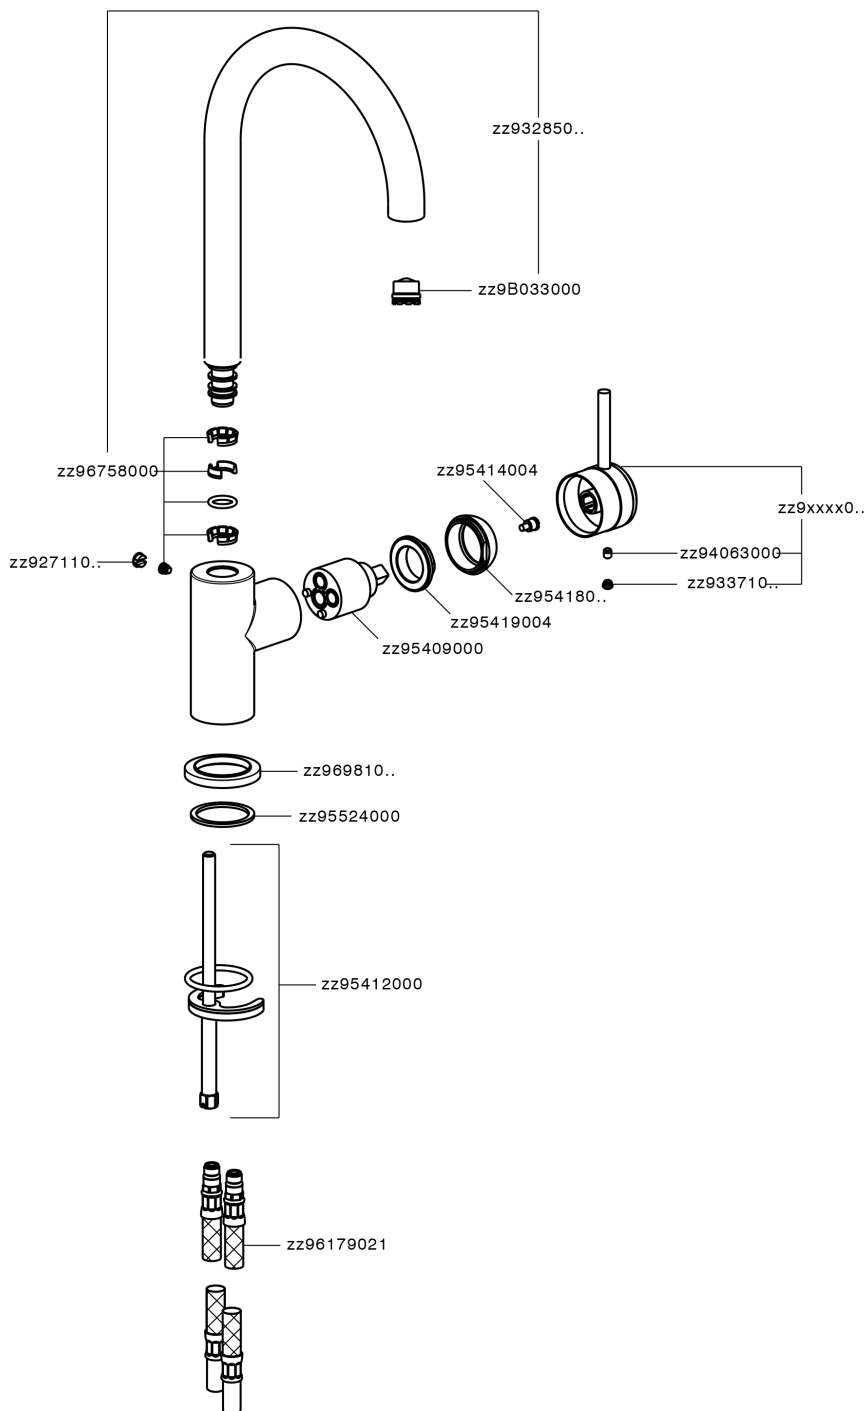

Single lever sink mixer Energysave CHRONOS_CR000535

CR000535

<https://en.huberitalia.com/single-lever-sink-mixer-energysave-chronos-cr000535>

2026-06-16